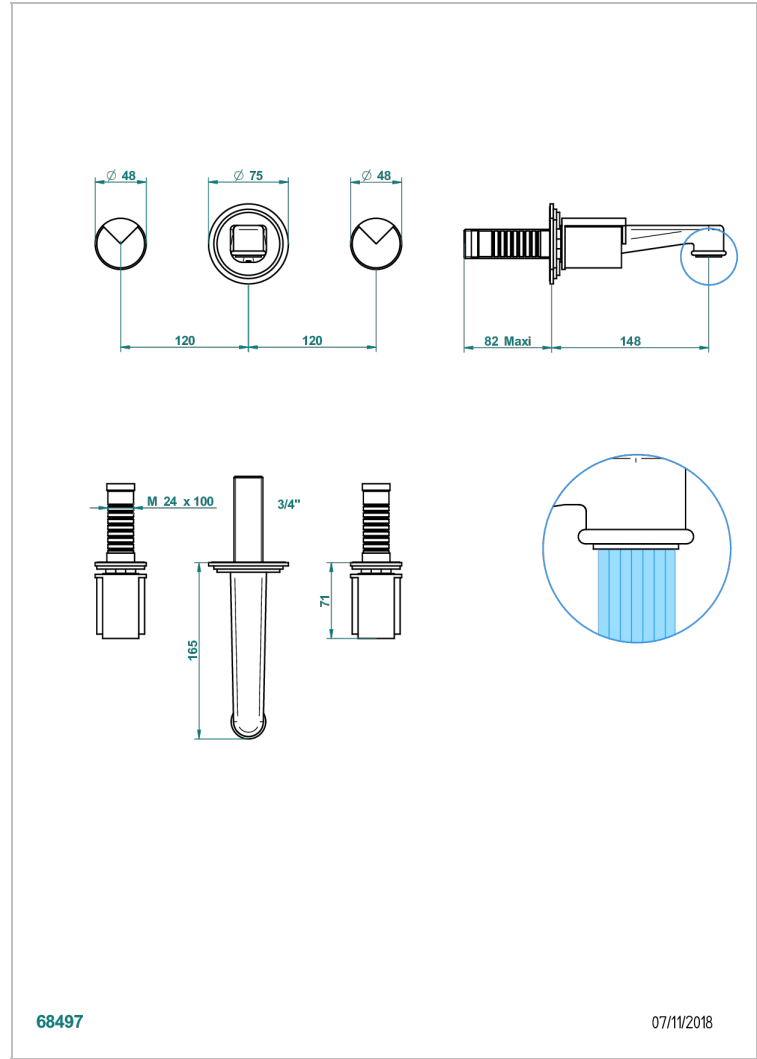

LE 9 HOWLITE

G2H-40NB

Trim only for wall mounted 3-hole basin mixer

THG[®]
PARIS

68497

07/11/2018

特色

- Le 9 Howlite
- Trim only for wall mounted 3-hole basin mixer

技术特征

- Recommandé : 3 bars (max. 5 bars) - Advised : 43,5 psi (max. 72 psi)
- 15 l/min à 3 bars (4 gpm at 43.5 psi)

相关的SKU

- Ref. G00-40AC 无下水器入墙式龙头嵌入部分 - 四通手柄版
- Ref. G00-40AM 无下水器入墙式龙头嵌入部分 - 单把手柄版

可选饰面

Black ceram - D30
Blush PVD - H62
Graphite PVD - H64
Matt Umber PVD - H67
Matt blush PVD - H60
Matt graphite PVD - H65