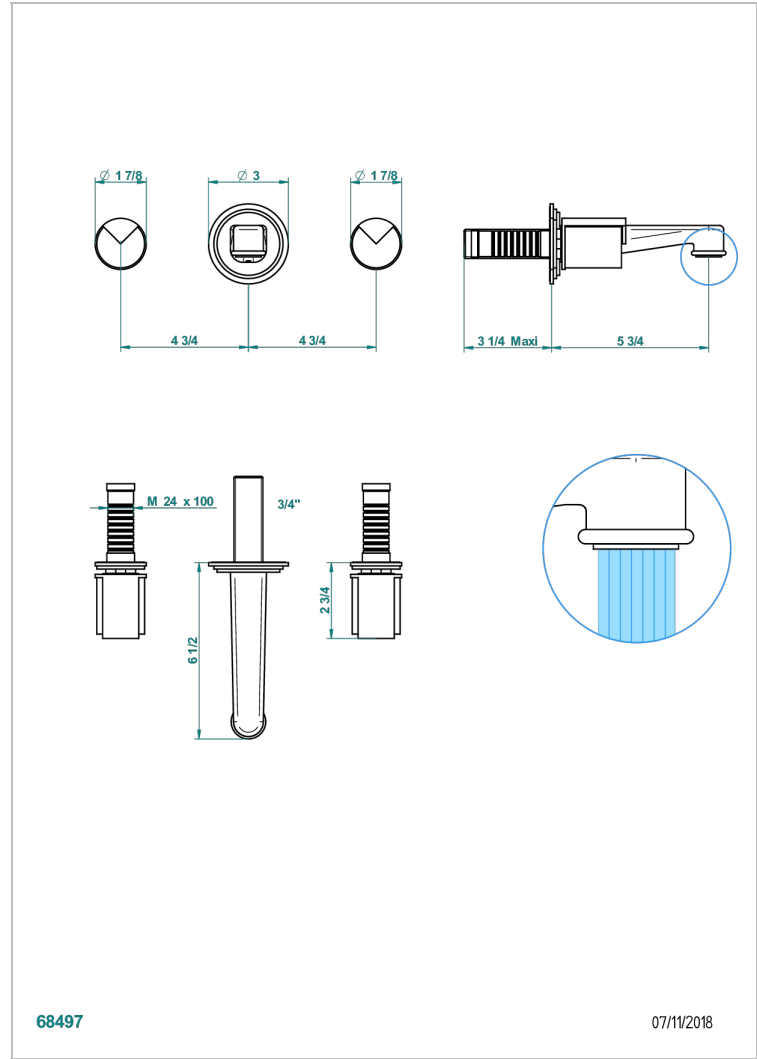

LE 9 HOWLITE

G2H-40NB

Trim only for wall mounted 3-hole basin mixer

THG[®]
PARIS

CHARACTERISTIC

- Le 9 Howlite
- Trim only for wall mounted 3-hole basin mixer

TECHNICAL SPECS

- Recommandé : 3 bars (max. 5 bars) - Advised : 43,5 psi (max. 72 psi)
- 15 l/min à 3 bars (4 gpm at 43.5 psi)

RELATED SKU'S

- Ref. G00-40AC Rough parts for wall mounted 3 hole mixer, cross handle version
- Ref. G00-40AM Rough parts for wall mounted 3 hole mixer, lever handle version

AVAILABLE FINITIONS

Antique nickel - H28
Black ceram - D30
Blush PVD - H62
Brass color PVD - H49
Brown bronze color PVD - F33
Gold color PVD - H52