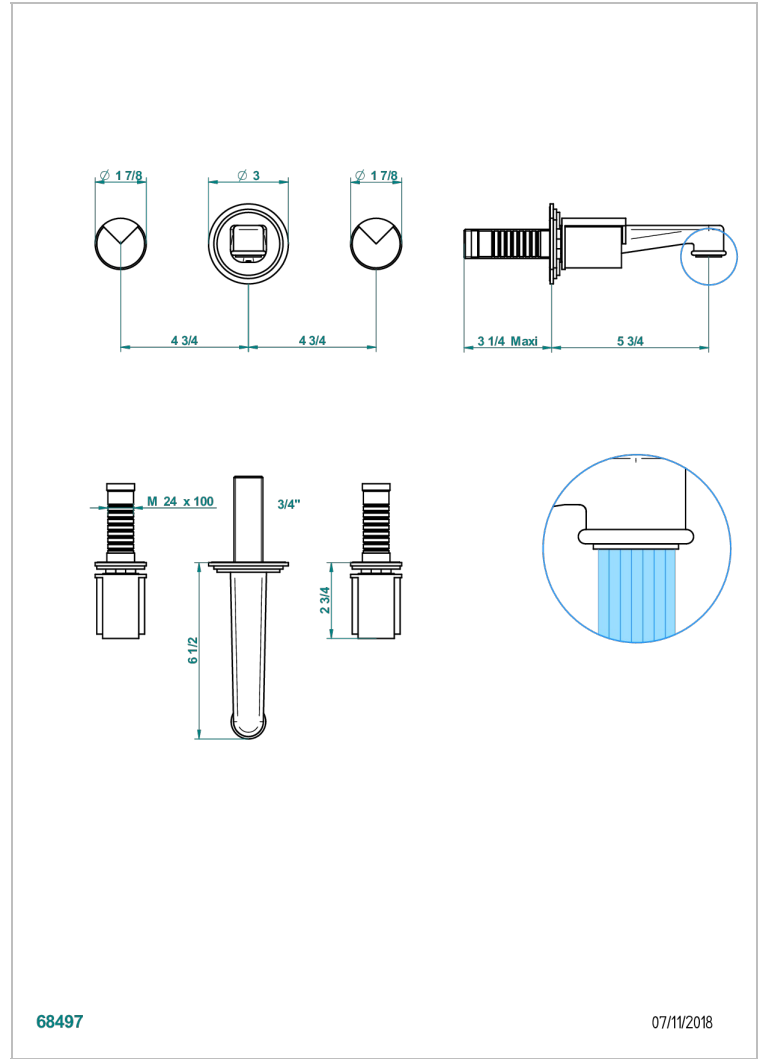

LE 9 HOWLITE

G2H-40NB

Trim only for wall mounted 3-hole basin mixer

THG[®]
PARIS

68497

07/11/2018

特色

- Le 9 Howlite
- Trim only for wall mounted 3-hole basin mixer

技术特征

- Recommandé : 3 bars (max. 5 bars) - Advised : 43,5 psi (max. 72 psi)
- 15 l/min à 3 bars (4 gpm at 43.5 psi)

相关的SKU

- Ref. G00-40AC 无下水器入墙式龙头嵌入部分 - 四通手柄版
- Ref. G00-40AM 无下水器入墙式龙头嵌入部分 - 单把手柄版

可选饰面

Black ceram - D30
Blush PVD - H62
Graphite PVD - H64
Matt Umber PVD - H67
Matt blush PVD - H60
Matt graphite PVD - H65