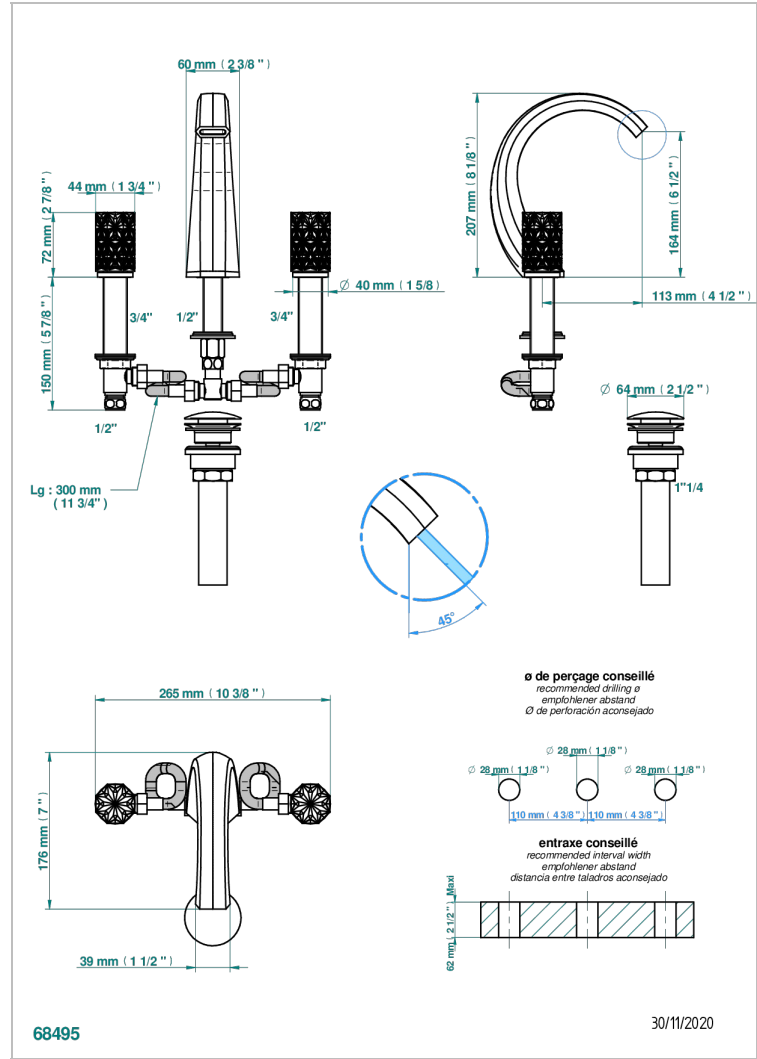

# NIHAL IVORY PORCELAIN

U2N-151M/US

Widespread lavatory set with drain for 1 1/4" + countertop

## CHARACTERISTIC

- Nihal Ivory porcelain
- Widespread lavatory set with drain for 1 1/4" + countertop