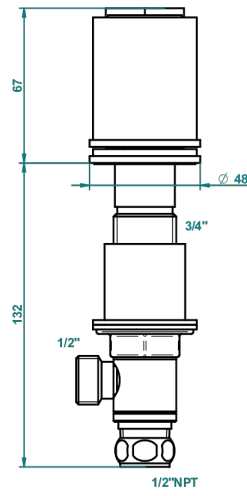

LE 9 HOWLITE

G2H-35/CUS

1/2" deck valve with trim for lavatory - Cold

68494

14/03/2019

CHARACTERISTIC

- Le 9 Howlite
- 1/2" deck valve with trim for lavatory - Cold

AVAILABLE FINITIONS

Black ceram - D30
Blush PVD - H62
Brass color PVD - H49
Brown bronze color PVD - F33
Chrome polished - A02
Chrome polished / gold polished - G02

Gold color PVD - H52
Gold mat - F07
Gold polished - F01
Graphite PVD - H64
Matt Umber PVD - H67
Matt blush PVD - H60

Matt brass color PVD - H50
Matt brown bronze color PVD - F34
Matt chrome (American satin) - C02
Matt gold color PVD - H53
Matt graphite PVD - H65
Matt nickel (American satin) - C01

Matt nickel color PVD - H56
Natural smoked Brass - A13
Nickel antique / Sovereign - H28
Nickel color PVD - H55
Nickel polished - B01
Soft gold - F30

Soft matt gold - F31
Umber PVD - H66