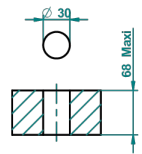

LE 9 HOWLITE

G2H-35/CUS

1/2" deck valve with trim for lavatory - Cold

68494

14/03/2019

CHARACTERISTIC

- Le 9 Howlite
- 1/2" deck valve with trim for lavatory - Cold

AVAILABLE FINITIONS

Black ceram - D30
Blush PVD - H62
Brass color PVD - H49
Brown bronze color PVD - F33
Chrome polished - A02
Chrome polished / gold polished - G02

Gold color PVD - H52
Gold mat - F07
Gold polished - F01
Graphite PVD - H64
Matt Umber PVD - H67
Matt blush PVD - H60

Matt brass color PVD - H50
Matt brown bronze color PVD - F34
Matt chrome (American satin) - C02
Matt gold color PVD - H53
Matt graphite PVD - H65
Matt nickel (American satin) - C01

Matt nickel color PVD - H56
Natural smoked Brass - A13
Nickel antique / Sovereign - H28
Nickel color PVD - H55
Nickel polished - B01
Soft gold - F30

Soft matt gold - F31
Umber PVD - H66