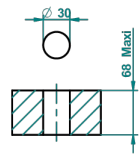

LE 9 HOWLITE

G2H-35/HUS

1/2" deck valve with trim for lavatory - Hot

68493

14/03/2019

CHARACTERISTIC

- Le 9 Howlite
- 1/2" deck valve with trim for lavatory - Hot

AVAILABLE FINITIONS

Black ceram - D30
Blush PVD - H62
Brass color PVD - H49
Brown bronze color PVD - F33
Chrome polished - A02
Chrome polished / gold polished - G02

Gold color PVD - H52
Gold mat - F07
Gold polished - F01
Graphite PVD - H64
Matt Umber PVD - H67
Matt blush PVD - H60

Matt brass color PVD - H50
Matt brown bronze color PVD - F34
Matt chrome (American satin) - C02
Matt gold color PVD - H53
Matt graphite PVD - H65
Matt nickel (American satin) - C01

Matt nickel color PVD - H56
Natural smoked Brass - A13
Nickel antique / Sovereign - H28
Nickel color PVD - H55
Nickel polished - B01
Soft gold - F30

Soft matt gold - F31
Umber PVD - H66