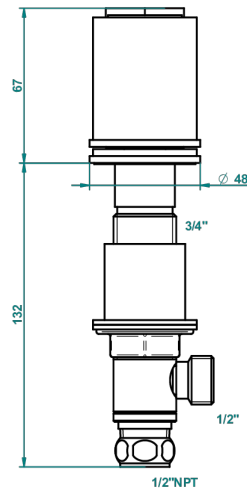

LE 9 HOWLITE

G2H-35/HUS

1/2" deck valve with trim for lavatory - Hot

68493

14/03/2019

CHARACTERISTIC

- Le 9 Howlite
- 1/2" deck valve with trim for lavatory - Hot

AVAILABLE FINITIONS

Black ceram - D30
Blush PVD - H62
Brass color PVD - H49
Brown bronze color PVD - F33
Chrome polished - A02
Chrome polished / gold polished - G02

Gold color PVD - H52
Gold mat - F07
Gold polished - F01
Graphite PVD - H64
Matt Umber PVD - H67
Matt blush PVD - H60

Matt brass color PVD - H50
Matt brown bronze color PVD - F34
Matt chrome (American satin) - C02
Matt gold color PVD - H53
Matt graphite PVD - H65
Matt nickel (American satin) - C01

Matt nickel color PVD - H56
Natural smoked Brass - A13
Nickel antique / Sovereign - H28
Nickel color PVD - H55
Nickel polished - B01
Soft gold - F30

Soft matt gold - F31
Umber PVD - H66