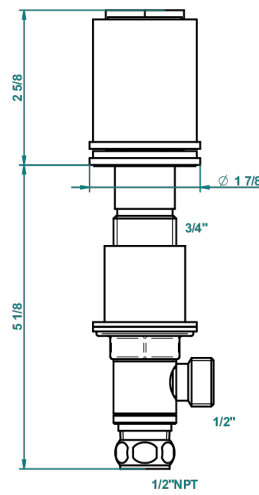

LE 9 HOWLITE

G2H-35/HUS

1/2" deck valve with trim for lavatory - Hot

68493

14/03/2019

CHARACTERISTIC

- Le 9 Howlite
- 1/2" deck valve with trim for lavatory - Hot

AVAILABLE FINITIONS

Black ceram - D30
Blush PVD - H62
Brass color PVD - H49
Brown bronze color PVD - F33
Chrome polished - A02
Chrome polished / gold polished - G02

Gold color PVD - H52
Gold mat - F07
Gold polished - F01
Graphite PVD - H64
Matt Umber PVD - H67
Matt blush PVD - H60

Matt brass color PVD - H50
Matt brown bronze color PVD - F34
Matt chrome (American satin) - C02
Matt gold color PVD - H53
Matt graphite PVD - H65
Matt nickel (American satin) - C01

Matt nickel color PVD - H56
Natural smoked Brass - A13
Nickel antique / Sovereign - H28
Nickel color PVD - H55
Nickel polished - B01
Soft gold - F30

Soft matt gold - F31
Umber PVD - H66