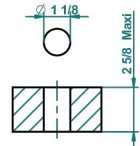

LE 9 HOWLITE

G2H-35/HUS

1/2" deck valve with trim for lavatory - Hot

68493

14/03/2019

CHARACTERISTIC

- Le 9 Howlite
- 1/2" deck valve with trim for lavatory - Hot

AVAILABLE FINITIONS

Black ceram - D30
Blush PVD - H62
Brass color PVD - H49
Brown bronze color PVD - F33
Chrome polished - A02
Chrome polished / gold polished - G02

Gold color PVD - H52
Gold mat - F07
Gold polished - F01
Graphite PVD - H64
Matt Umber PVD - H67
Matt blush PVD - H60

Matt brass color PVD - H50
Matt brown bronze color PVD - F34
Matt chrome (American satin) - C02
Matt gold color PVD - H53
Matt graphite PVD - H65
Matt nickel (American satin) - C01

Matt nickel color PVD - H56
Natural smoked Brass - A13
Nickel antique / Sovereign - H28
Nickel color PVD - H55
Nickel polished - B01
Soft gold - F30

Soft matt gold - F31
Umber PVD - H66