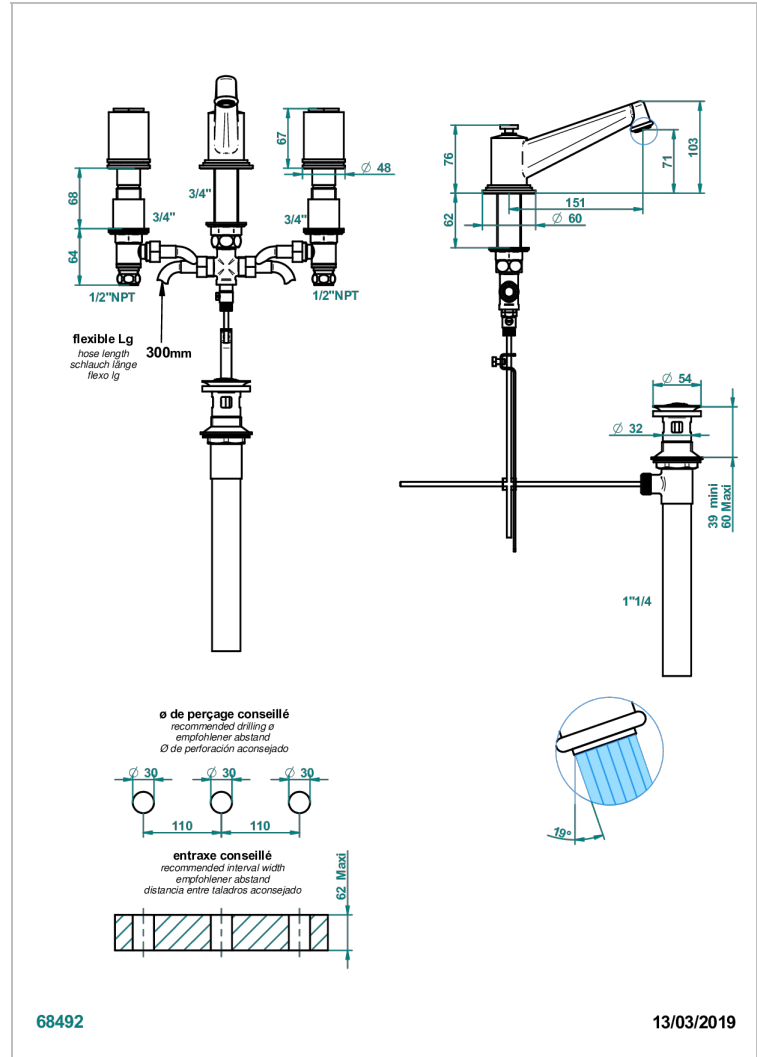

LE 9 HOWLITE

G2H-152/US

Widespread lavatory set, high spout, with drain

CHARACTERISTIC

- Le 9 Howlite
- Widespread lavatory set, high spout, with drain

AVAILABLE FINITIONS

Black ceram - D30
Blush PVD - H62
Brass color PVD - H49
Brown bronze color PVD - F33
Chrome polished - A02
Chrome polished / gold polished - G02

Matt nickel color PVD - H56
Natural smoked Brass - A13
Nickel antique / Sovereign - H28
Nickel color PVD - H55
Nickel polished - B01
Soft gold - F30

Soft matt gold - F31
Umber PVD - H66