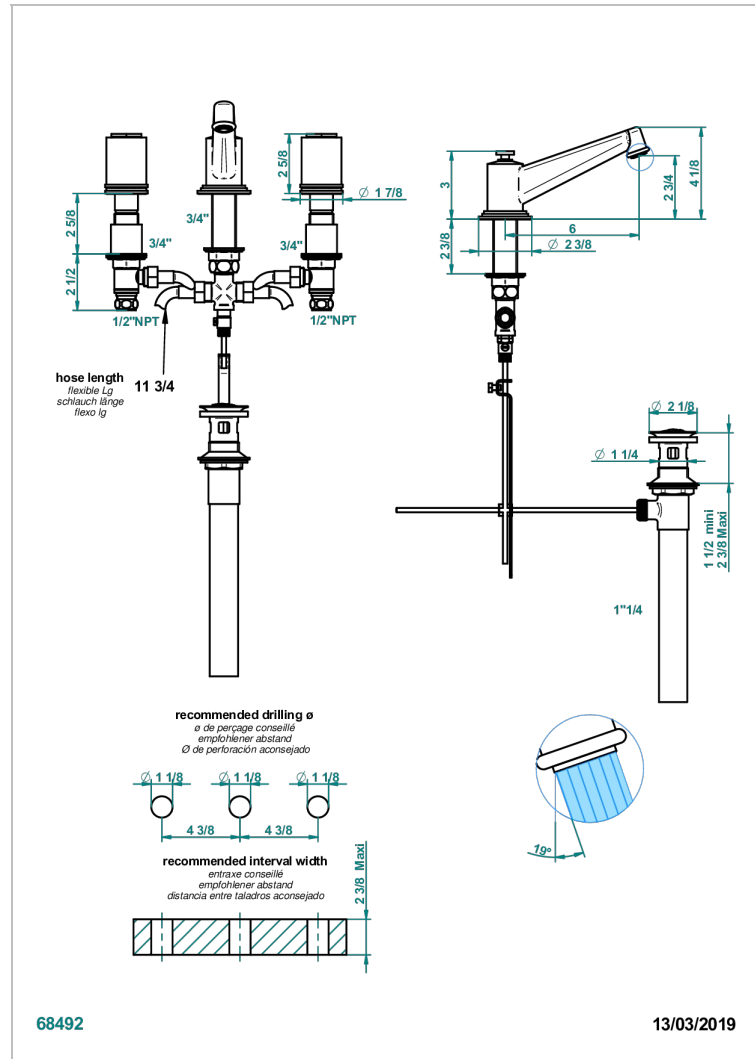

LE 9 HOWLITE

G2H-152/US

Widespread lavatory set, high spout, with drain

CHARACTERISTIC

- Le 9 Howlite
- Widespread lavatory set, high spout, with drain

AVAILABLE FINITIONS

Black ceram - D30
Blush PVD - H62
Brass color PVD - H49
Brown bronze color PVD - F33
Chrome polished - A02
Chrome polished / gold polished - G02

Matt nickel color PVD - H56
Natural smoked Brass - A13
Nickel antique / Sovereign - H28
Nickel color PVD - H55
Nickel polished - B01
Soft gold - F30

Soft matt gold - F31
Umber PVD - H66