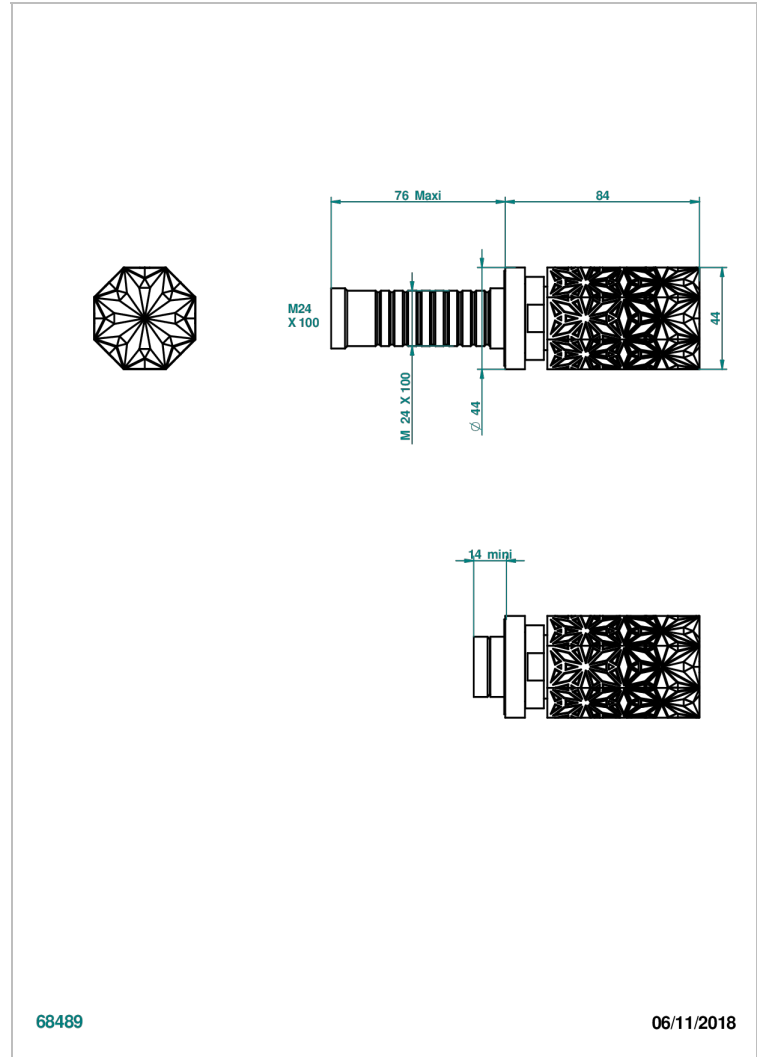

NIHAL IVORY PORCELAIN

U2N-30B

Wall volume control 30 & 32 trim

THG[®]
PARIS

68489

06/11/2018

CHARACTERISTIC

- Nihal Ivory porcelain
- Wall volume control 30 & 32 trim

RELATED SKU'S

- Ref. G00-32CUSA 3/4" Volume control wall valve with ceramic cartridge
- Ref. G00-32HUSA 3/4" Volume control wall valve with ceramic cartridge counterclockwise
- Ref. G00-30CUSA 1/2" volume control wall valve with ceramic cartridge
- Ref. G00-30HUSA 1/2" Volume control wall valve with ceramic cartridge counterclockwise