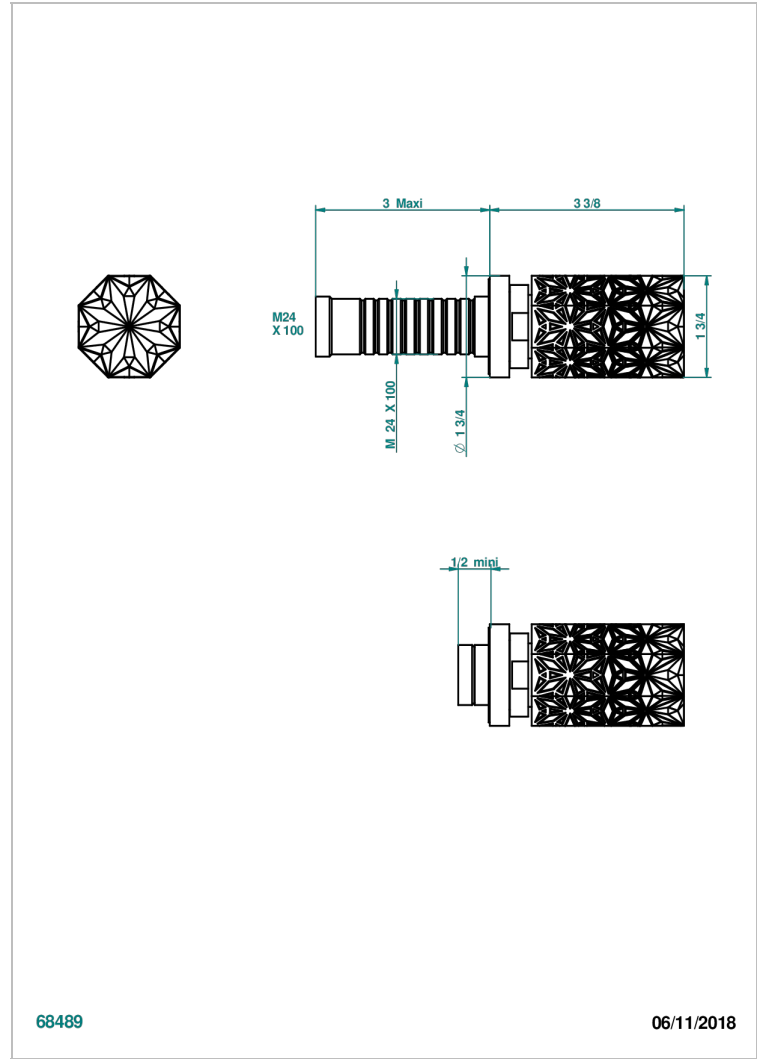

NIHAL IVORY PORCELAIN

U2N-30B

Wall volume control 30 & 32 trim

THG[®]
PARIS

68489

06/11/2018

CHARACTERISTIC

- Nihal Ivory porcelain
- Wall volume control 30 & 32 trim

RELATED SKU'S

- Ref. G00-32CUSA 3/4" Volume control wall valve with ceramic cartridge
- Ref. G00-32HUSA 3/4" Volume control wall valve with ceramic cartridge counterclockwise
- Ref. G00-30CUSA 1/2" volume control wall valve with ceramic cartridge
- Ref. G00-30HUSA 1/2" Volume control wall valve with ceramic cartridge counterclockwise