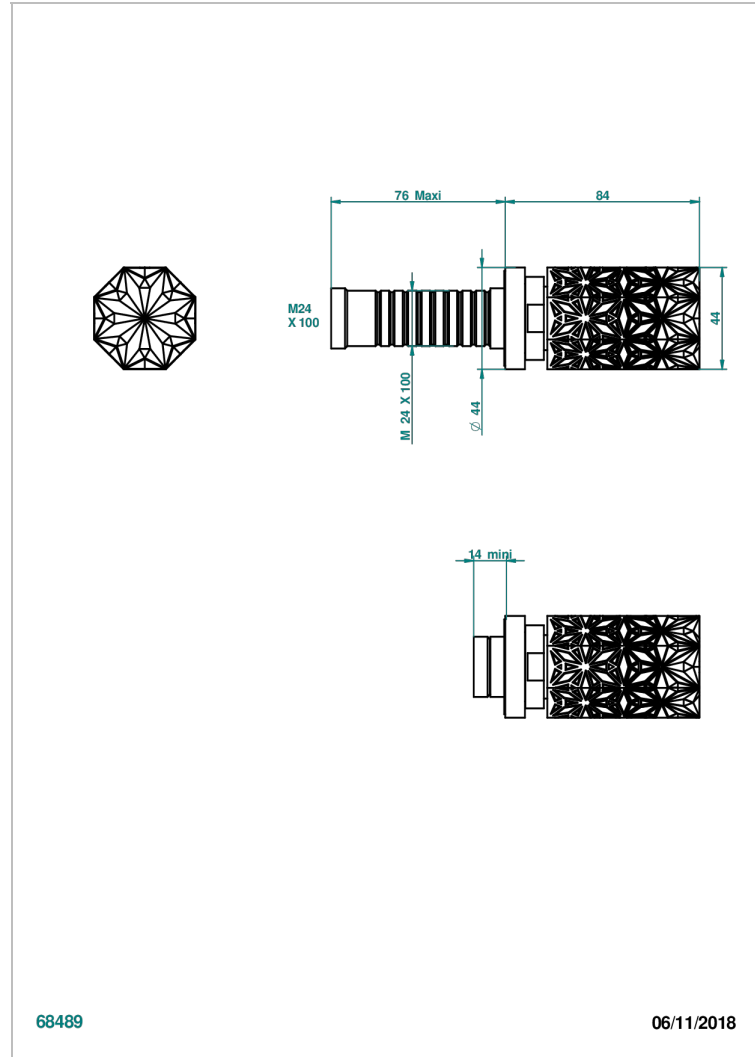

# NIHAL IVORY PORCELAIN

U2N-30B

Trim only for wall valve 1/2" ref.30/CA & 30/HA and 3/4" ref.32/CA & 32/HA and diverter ref.50/4VMA

THG<sup>®</sup>  
PARIS

## CHARACTERISTIC

- Nihal Ivory porcelain
- Trim only for wall valve 1/2" ref.30/CA & 30/HA and 3/4" ref.32/CA & 32/HA and diverter ref.50/4VMA

## RELATED SKU'S

- Ref. G00-30/CA Wall mounted 1/2" valve body with ceramic head, 1/4 turn left - no trim
- Ref. G00-30/HA Wall mounted 1/2" valve body with ceramic head, 1/4 turn right
- Ref. G00-32/CA Wall mounted 3/4" valve with ceramic head, 1/4 turn left - no trim
- Ref. G00-32/HA Wall mounted 3/4" valve body with ceramic head, 1/4 turn right - no trim