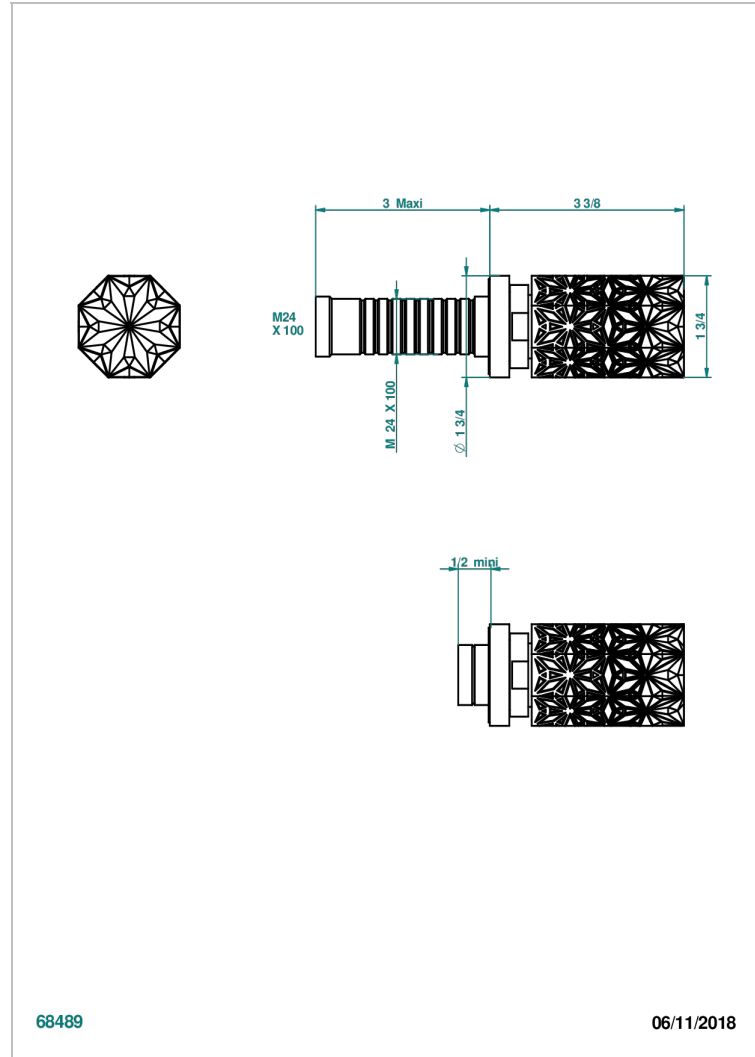

# NIHAL IVORY PORCELAIN

U2N-30B

Trim only for wall valve 1/2" ref.30/CA & 30/HA and 3/4" ref.32/CA & 32/HA and diverter ref.50/4VMA

68489

06/11/2018

## CHARACTERISTIC

- Nihal Ivory porcelain
- Trim only for wall valve 1/2" ref.30/CA & 30/HA and 3/4" ref.32/CA & 32/HA and diverter ref.50/4VMA

## RELATED SKU'S

- Ref. G00-30/CA Wall mounted 1/2" valve body with ceramic head, 1/4 turn left - no trim
- Ref. G00-30/HA Wall mounted 1/2" valve body with ceramic head, 1/4 turn right
- Ref. G00-32/CA Wall mounted 3/4" valve with ceramic head, 1/4 turn left - no trim
- Ref. G00-32/HA Wall mounted 3/4" valve body with ceramic head, 1/4 turn right - no trim