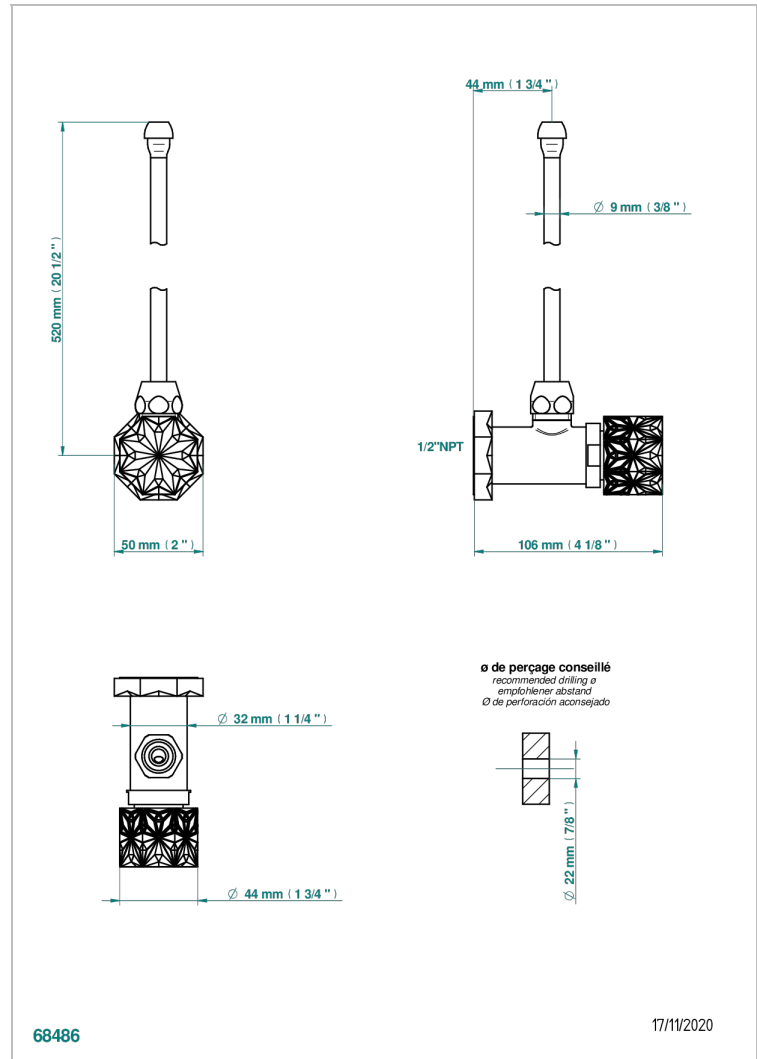

NIHAL PORCELANA VERDE

U2R-181/SLA

Angle valve with 3/8 supply lavatory quick adaptor set

THG[®]
PARIS

CARACTERÍSTICAS

- Nihal porcelana verde
- Angle valve with 3/8 supply lavatory quick adaptor set

ACABADOS DISPONIBLES