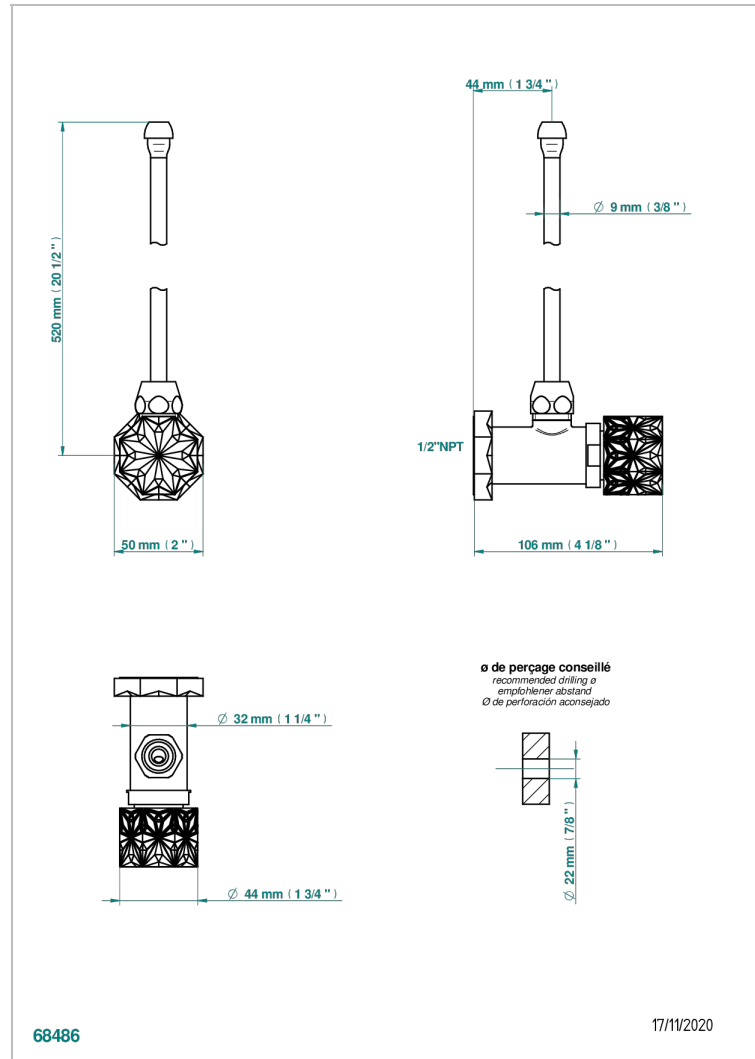

NIHAL GREEN PORCELAIN

U2R-181/SLA

Angle supply valve with 3/8" adaptor set

CHARACTERISTIC

- Nihal Green porcelain
- Angle supply valve with 3/8" adaptor set

AVAILABLE FINITIONS

Black ceram - D30
Blush PVD - H62
Brass color PVD - H49
Brown bronze color PVD - F33
Chrome polished - A02
Chrome polished / gold polished - G02