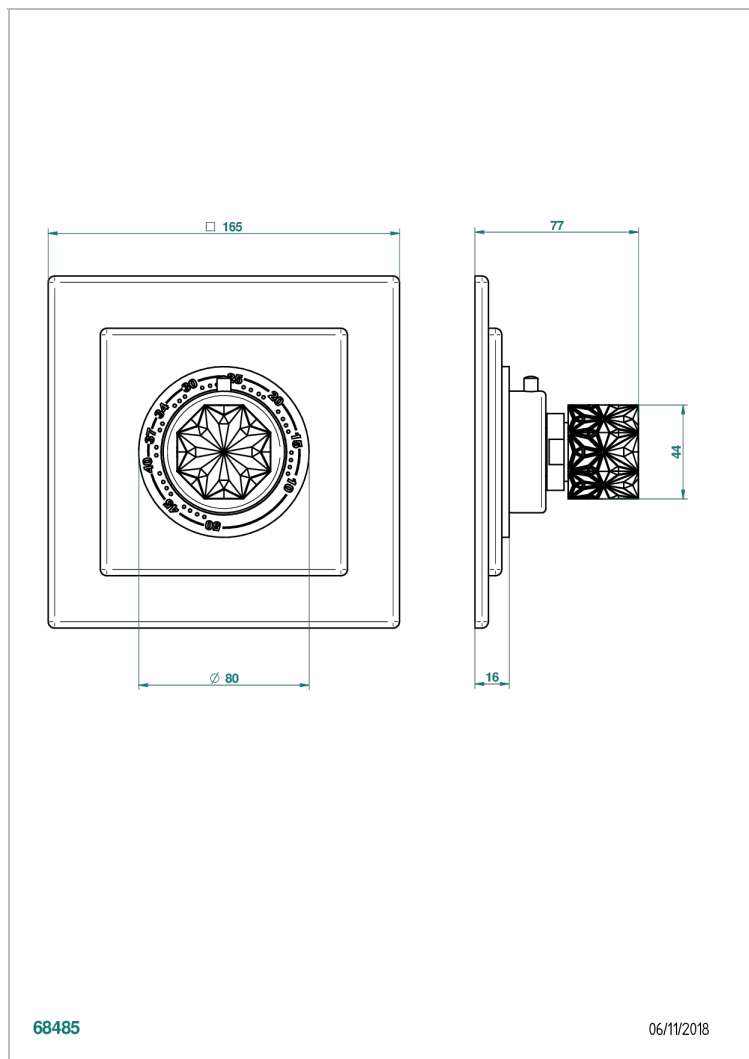

# NIHAL PORCELANA NEGRA

U2P-15EN16US

Trim plate and handle for eurotherm valve

THG<sup>®</sup>  
PARIS

## CARACTERÍSTICAS

- Nihal porcelana negra
- Trim plate and handle for eurotherm valve