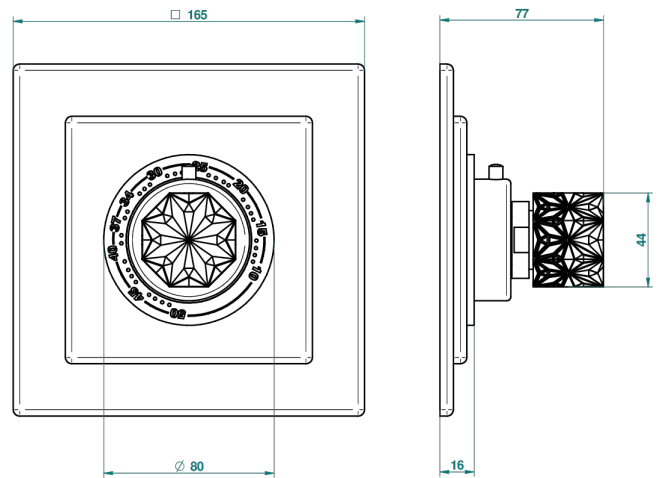

NIHAL BLACK PORCELAIN

U2P-15EN16US

Trim plate and handle for eurotherm valve 8200/us & 8300/us

68485

06/11/2018

CHARACTERISTIC

- Nihal Black porcelain
- Trim plate and handle for eurotherm valve 8200/us & 8300/us

AVAILABLE FINITIONS

Black ceram - D30
Blush PVD - H62
Brass color PVD - H49
Brown bronze color PVD - F33
Chrome polished - A02
Chrome polished / gold polished - G02

Copper antique matt, coated - H07
Gold color PVD - H52
Gold mat - F07
Gold polished - F01
Graphite PVD - H64
Light coated bronze - D01

Matt Umber PVD - H67
Matt blush PVD - H60
Matt brass color PVD - H50
Matt brown bronze color PVD - F34
Matt chrome (American satin) - C02
Matt gold color PVD - H53

Matt graphite PVD - H65
Matt nickel (American satin) - C01
Matt nickel color PVD - H56
Nickel antique / Sovereign - H28
Nickel color PVD - H55
Nickel polished - B01

Soft gold - F30
Soft matt gold - F31
Umber PVD - H66