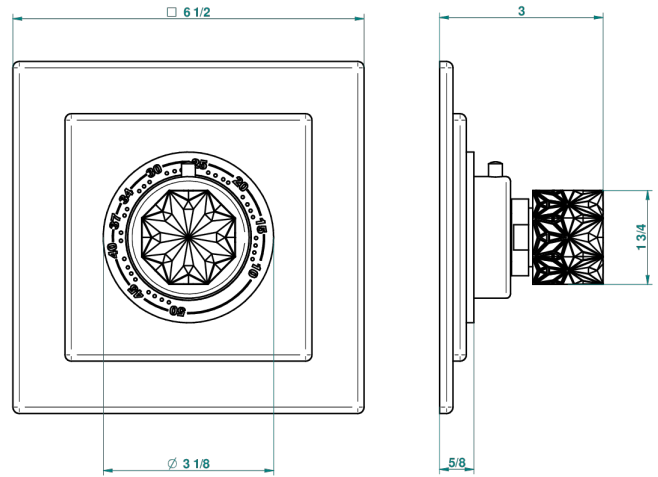

NIHAL BLACK PORCELAIN

U2P-15EN16US

Trim plate and handle for eurotherm valve 8200/us & 8300/us

68485

06/11/2018

CHARACTERISTIC

- Nihal Black porcelain
- Trim plate and handle for eurotherm valve 8200/us & 8300/us

AVAILABLE FINITIONS

Black ceram - D30
Blush PVD - H62
Brass color PVD - H49
Brown bronze color PVD - F33
Chrome polished - A02
Chrome polished / gold polished - G02

Copper antique matt, coated - H07
Gold color PVD - H52
Gold mat - F07
Gold polished - F01
Graphite PVD - H64
Light coated bronze - D01

Matt Umber PVD - H67
Matt blush PVD - H60
Matt brass color PVD - H50
Matt brown bronze color PVD - F34
Matt chrome (American satin) - C02
Matt gold color PVD - H53

Matt graphite PVD - H65
Matt nickel (American satin) - C01
Matt nickel color PVD - H56
Nickel antique / Sovereign - H28
Nickel color PVD - H55
Nickel polished - B01

Soft gold - F30
Soft matt gold - F31
Umber PVD - H66