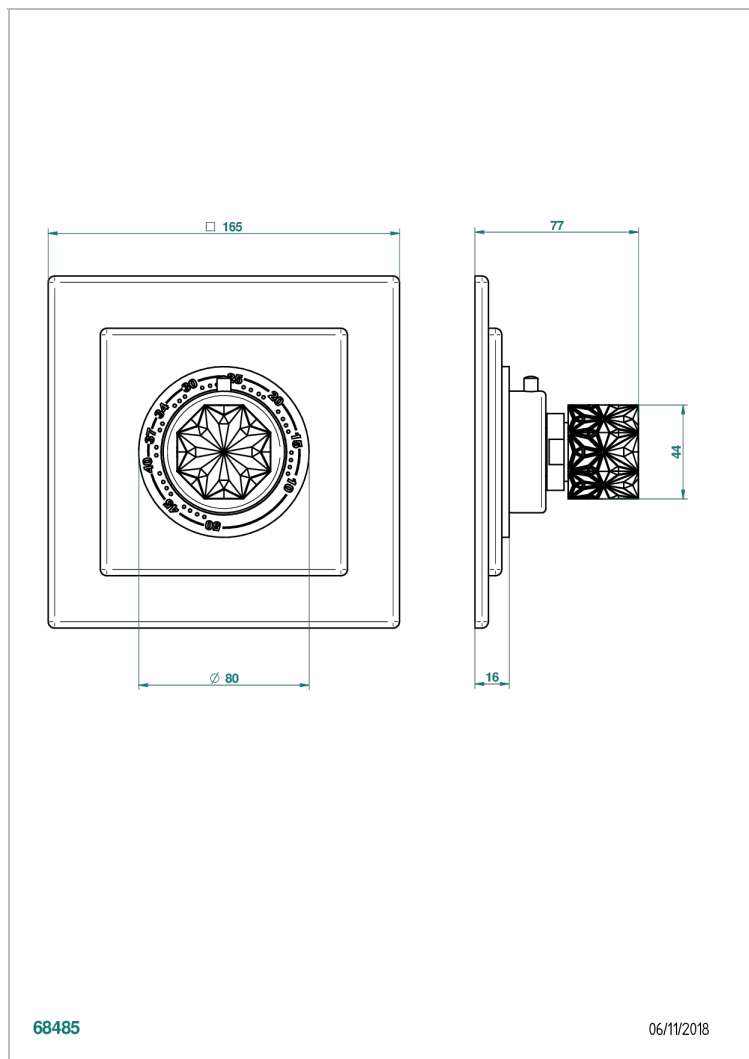

NIHAL BLACK PORCELAIN

U2P-15EN16EC

Trim for Eurotherm thermostat n° 8105N, 8200N, 8300

THG[®]
PARIS

CHARACTERISTIC

- Nihal Black porcelain
- Trim for Eurotherm thermostat n° 8105N, 8200N, 8300

RELATED SKU'S

- Ref. G00-8105N 1/2" Eurotherm thermostat, 40 l/min with wax cartridge
- Ref. G00-8200N 3/4" Eurotherm thermostat, 80 l/min

AVAILABLE FINITIONS

Antique nickel - H28
Black ceram - D30
Blush PVD - H62
Brass color PVD - H49
Brown bronze color PVD - F33
Gold color PVD - H52