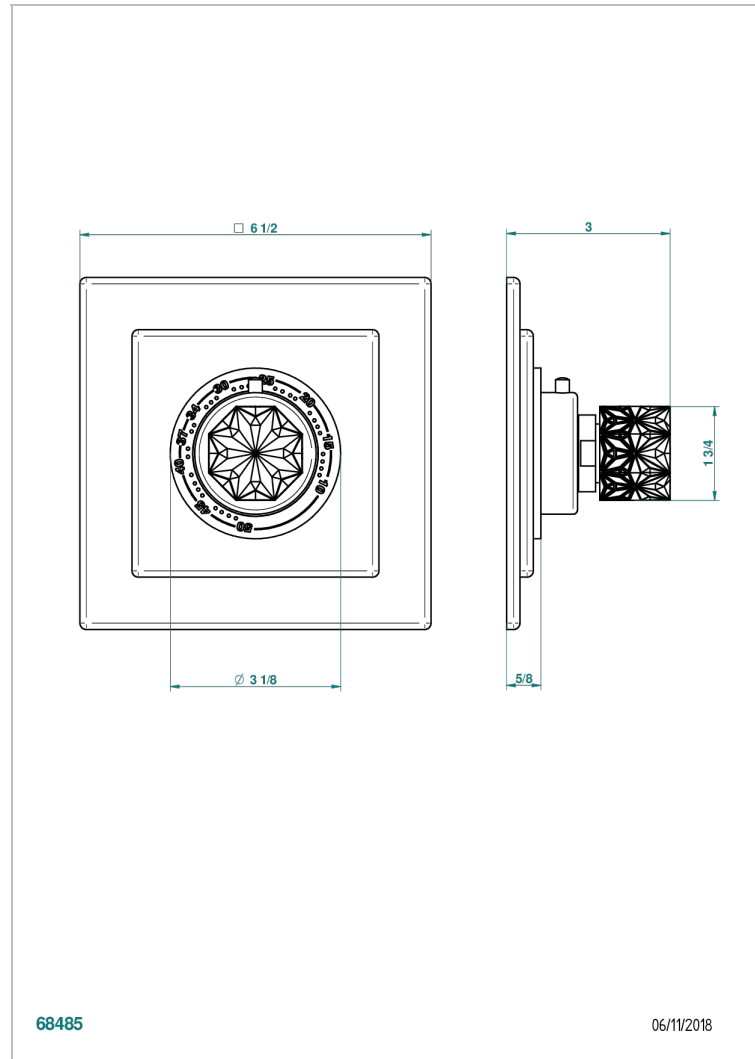

NIHAL BLACK PORCELAIN

U2P-15EN16EC

Trim for Eurotherm thermostat n° 8105N, 8200N, 8300

THG[®]
PARIS

CHARACTERISTIC

- Nihal Black porcelain
- Trim for Eurotherm thermostat n° 8105N, 8200N, 8300

RELATED SKU'S

- Ref. G00-8105N 1/2" Eurotherm thermostat, 40 l/min with wax cartridge
- Ref. G00-8200N 3/4" Eurotherm thermostat, 80 l/min

AVAILABLE FINITIONS

Antique nickel - H28
Black ceram - D30
Blush PVD - H62
Brass color PVD - H49
Brown bronze color PVD - F33
Gold color PVD - H52