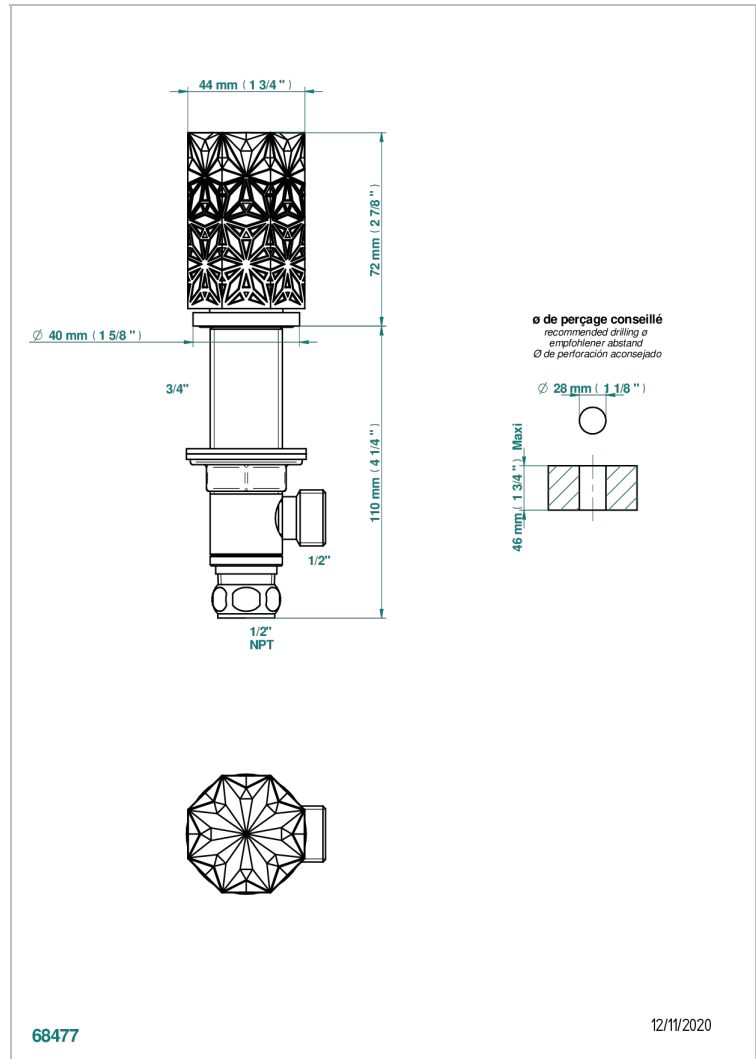

NIHAL IVORY PORCELAIN

U2N-35/US

1/2" deck valve with trim for lavatory

CHARACTERISTIC

- Nihal Ivory porcelain
- 1/2" deck valve with trim for lavatory

AVAILABLE FINITIONS

Black ceram - D30
Blush PVD - H62
Brass color PVD - H49
Brown bronze color PVD - F33
Chrome polished - A02
Chrome polished / gold polished - G02