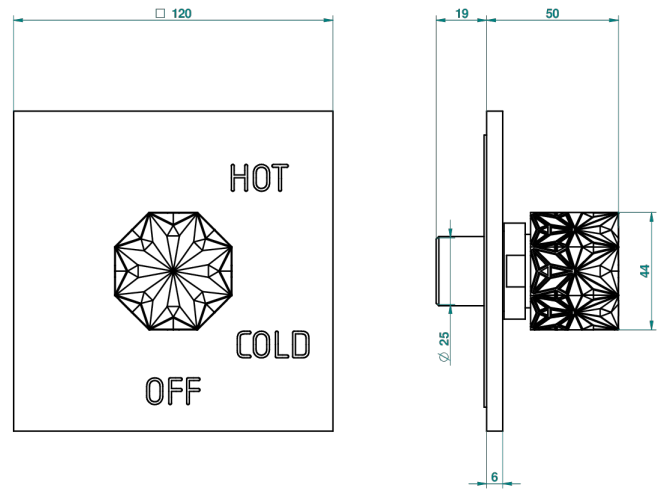

NIHAL IVORY PORCELAIN

U2N-320B

Trim for pressure balance valve

68474

06/11/2018

CHARACTERISTIC

- Nihal Ivory porcelain
- Trim for pressure balance valve

RELATED SKU'S

- Ref. G00-320A 1/2 " Pressure balance valve

AVAILABLE FINITIONS

Black ceram - D30
Blush PVD - H62
Brass color PVD - H49
Brown bronze color PVD - F33
Chrome polished - A02
Chrome polished / gold polished - G02