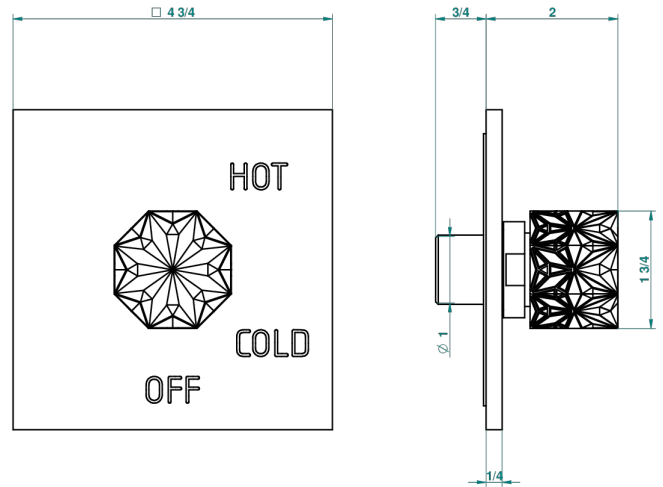

NIHAL IVORY PORCELAIN

U2N-320B

Trim for pressure balance valve

68474

06/11/2018

CHARACTERISTIC

- Nihal Ivory porcelain
- Trim for pressure balance valve

RELATED SKU'S

- Ref. G00-320A 1/2 " Pressure balance valve

AVAILABLE FINITIONS

Black ceram - D30
Blush PVD - H62
Brass color PVD - H49
Brown bronze color PVD - F33
Chrome polished - A02
Chrome polished / gold polished - G02