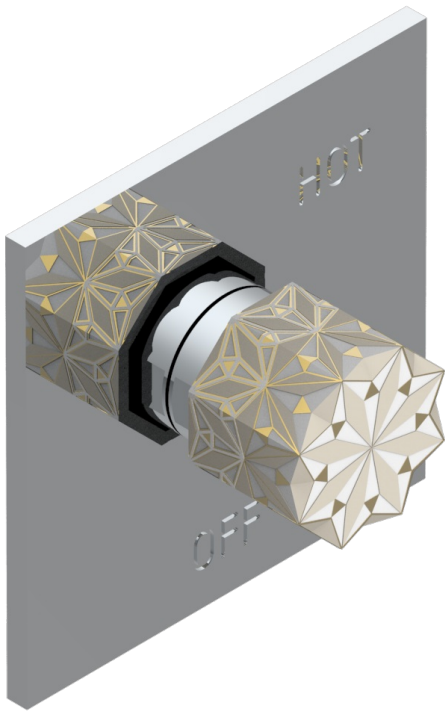

NIHAL IVORY PORCELAIN

U2N-320B

Trim for pressure balance valve

68474

06/11/2018

CHARACTERISTIC

- Nihal Ivory porcelain
- Trim for pressure balance valve

RELATED SKU'S

- Ref. G00-320A 1/2 " Pressure balance valve

AVAILABLE FINITIONS

Black ceram - D30
Blush PVD - H62
Brass color PVD - H49
Brown bronze color PVD - F33
Chrome polished - A02
Chrome polished / gold polished - G02

Copper antique matt, coated - H07
Gold color PVD - H52
Gold mat - F07
Gold polished - F01
Graphite PVD - H64
Light coated bronze - D01

Matt Umber PVD - H67
Matt blush PVD - H60
Matt brass color PVD - H50
Matt brown bronze color PVD - F34
Matt chrome (American satin) - C02
Matt gold color PVD - H53

Matt graphite PVD - H65
Matt nickel (American satin) - C01
Matt nickel color PVD - H56
Nickel antique / Sovereign - H28
Nickel color PVD - H55
Nickel polished - B01

Soft gold - F30
Soft matt gold - F31
Umber PVD - H66