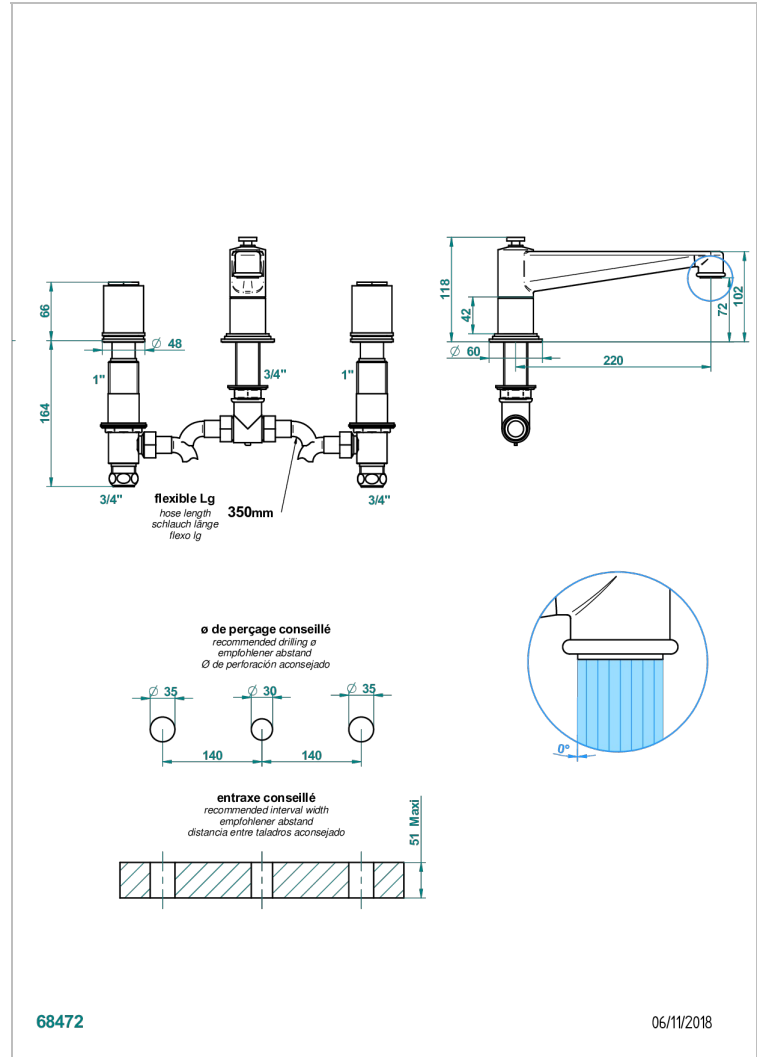

LE 9 HOWLITE

G2H-25SGUS

Roman tub set with 3/4" valves

68472

06/11/2018

CHARACTERISTIC

- Le 9 Howlite
- Roman tub set with 3/4" valves

AVAILABLE FINITIONS