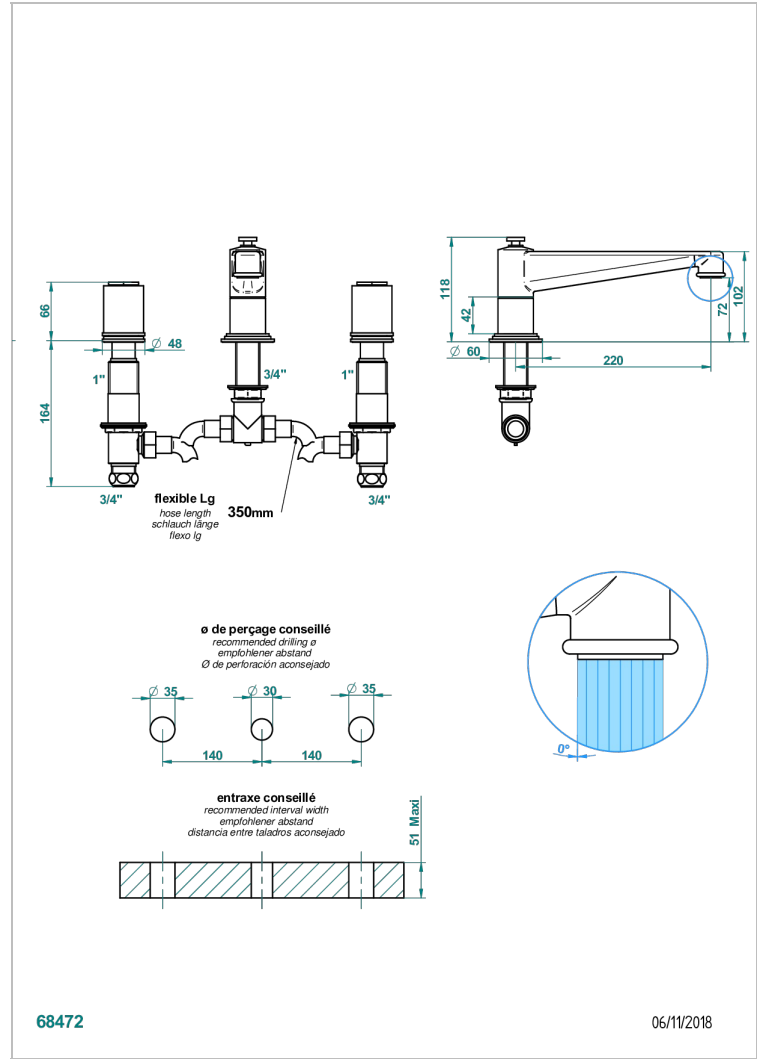

LE 9 HOWLITE

G2H-25SG

Rim mounted 3-hole bath mixer, super goliath spout

THG[®]
PARIS

CHARACTERISTIC

- ACS : 18ACCLY403
- NF : NF EN 200 - IID/A - Chrome

STANDARDS

AVAILABLE FINITIONS