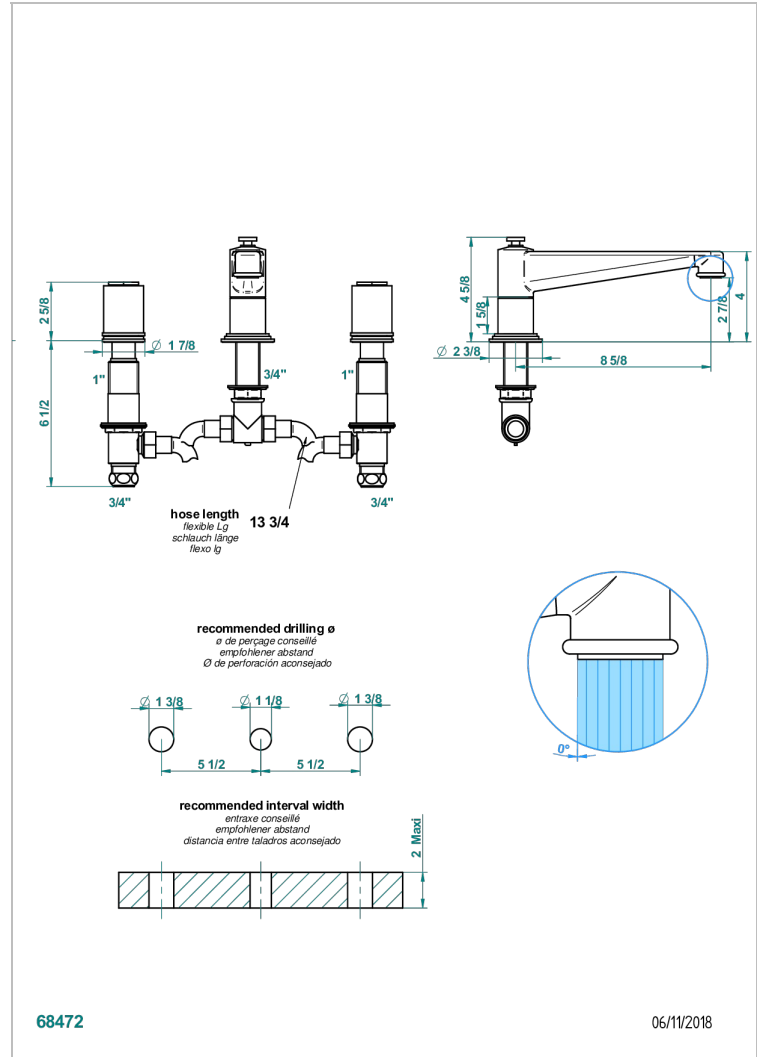

LE 9 HOWLITE

G2H-25SG

Rim mounted 3-hole bath mixer, super goliath spout

CHARACTERISTIC

- ACS : 18ACCLY403
- NF : NF EN 200 - IID/A - Chrome

STANDARDS

AVAILABLE FINITIONS

Antique nickel - H28
Black ceram - D30
Blush PVD - H62
Brass color PVD - H49
Brown bronze color PVD - F33
Gold color PVD - H52