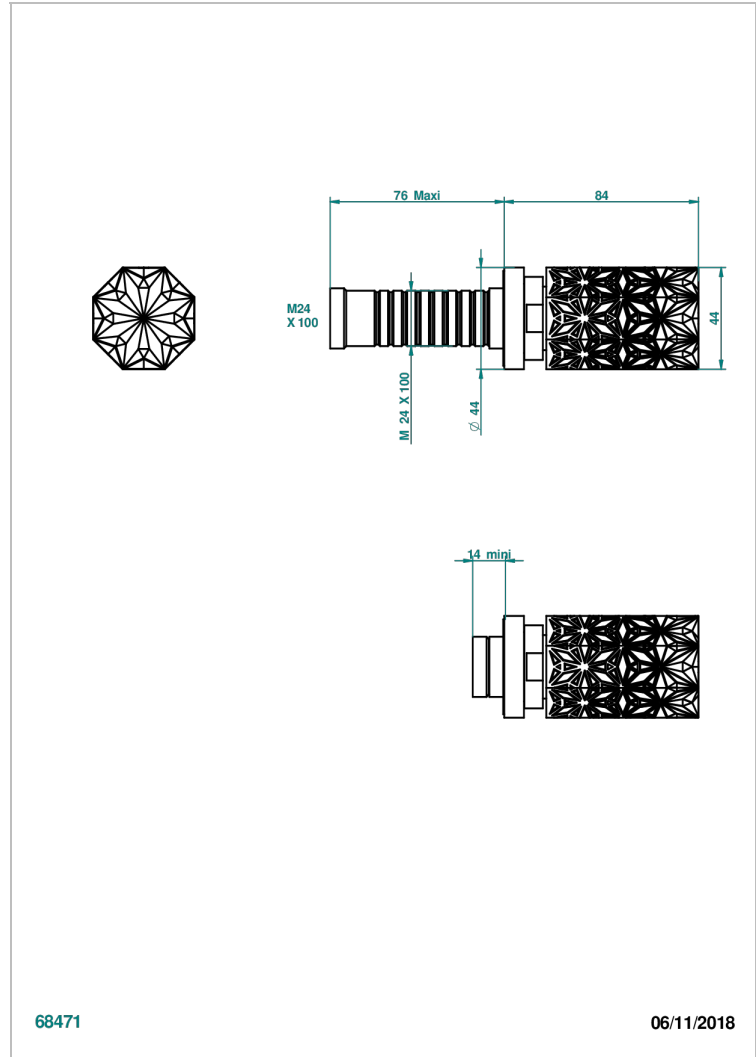

NIHAL BLACK PORCELAIN

U2P-30B

Wall volume control 30 & 32 trim

68471

06/11/2018

CHARACTERISTIC

- Nihal Black porcelain
- Wall volume control 30 & 32 trim

RELATED SKU'S

- Ref. G00-32CUSA 3/4" Volume control wall valve with ceramic cartridge
- Ref. G00-32HUSA 3/4" Volume control wall valve with ceramic cartridge counterclockwise
- Ref. G00-30CUSA 1/2" volume control wall valve with ceramic cartridge
- Ref. G00-30HUSA 1/2" Volume control wall valve with ceramic cartridge counterclockwise