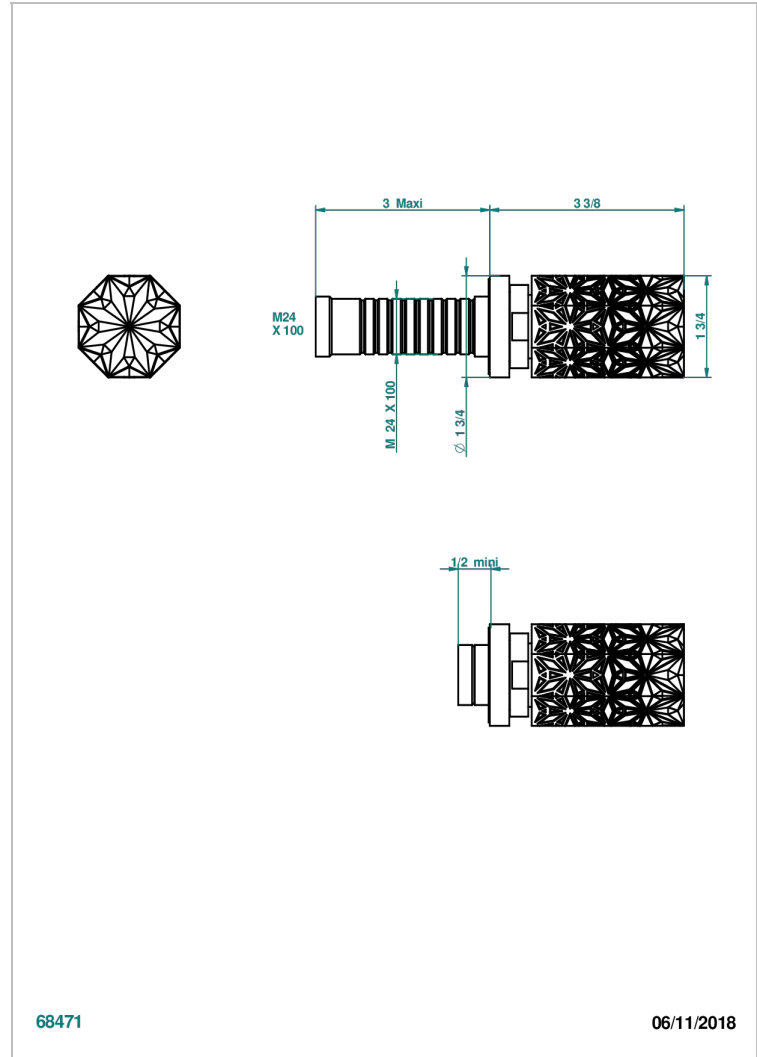

# NIHAL BLACK PORCELAIN

U2P-30B

Wall volume control 30 & 32 trim

THG<sup>®</sup>  
PARIS

68471

06/11/2018

## CHARACTERISTIC

- Nihal Black porcelain
- Wall volume control 30 & 32 trim

## RELATED SKU'S

- Ref. G00-32CUSA 3/4" Volume control wall valve with ceramic cartridge
- Ref. G00-32HUSA 3/4" Volume control wall valve with ceramic cartridge counterclockwise
- Ref. G00-30CUSA 1/2" volume control wall valve with ceramic cartridge
- Ref. G00-30HUSA 1/2" Volume control wall valve with ceramic cartridge counterclockwise