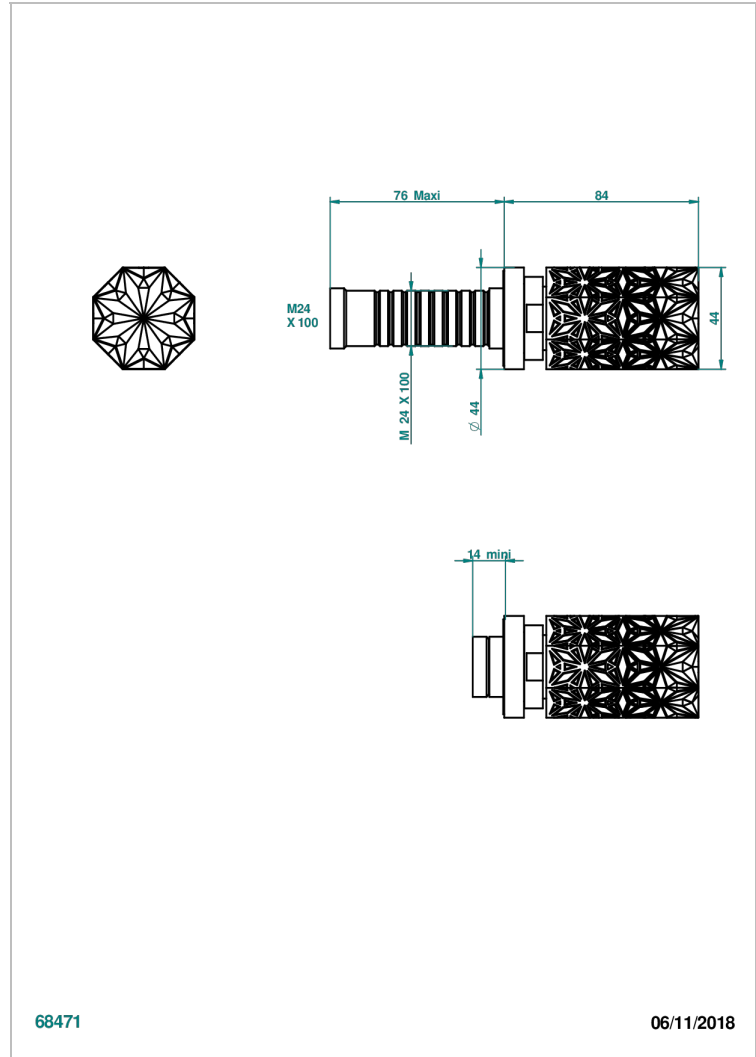

# NIHAL BLACK PORCELAIN

U2P-30B

Trim only for wall valve 1/2" ref.30/CA & 30/HA and 3/4" ref.32/CA & 32/HA and diverter ref.50/4VMA

68471

06/11/2018

## CHARACTERISTIC

- Nihal Black porcelain
- Trim only for wall valve 1/2" ref.30/CA & 30/HA and 3/4" ref.32/CA & 32/HA and diverter ref.50/4VMA

## RELATED SKU'S

- Ref. G00-30/CA Wall mounted 1/2" valve body with ceramic head, 1/4 turn left - no trim
- Ref. G00-30/HA Wall mounted 1/2" valve body with ceramic head, 1/4 turn right
- Ref. G00-32/CA Wall mounted 3/4" valve with ceramic head, 1/4 turn left - no trim
- Ref. G00-32/HA Wall mounted 3/4" valve body with ceramic head, 1/4 turn right - no trim

## AVAILABLE FINITIONS

Antique nickel - H28  
Black ceram - D30  
Blush PVD - H62  
Brass color PVD - H49  
Brown bronze color PVD - F33  
Gold color PVD - H52

Graphite PVD - H64  
Lacquered light bronze - D01  
Matt Umber PVD - H67  
Matt blush PVD - H60  
Matt brass color PVD - H50  
Matt brown bronze color PVD - F34