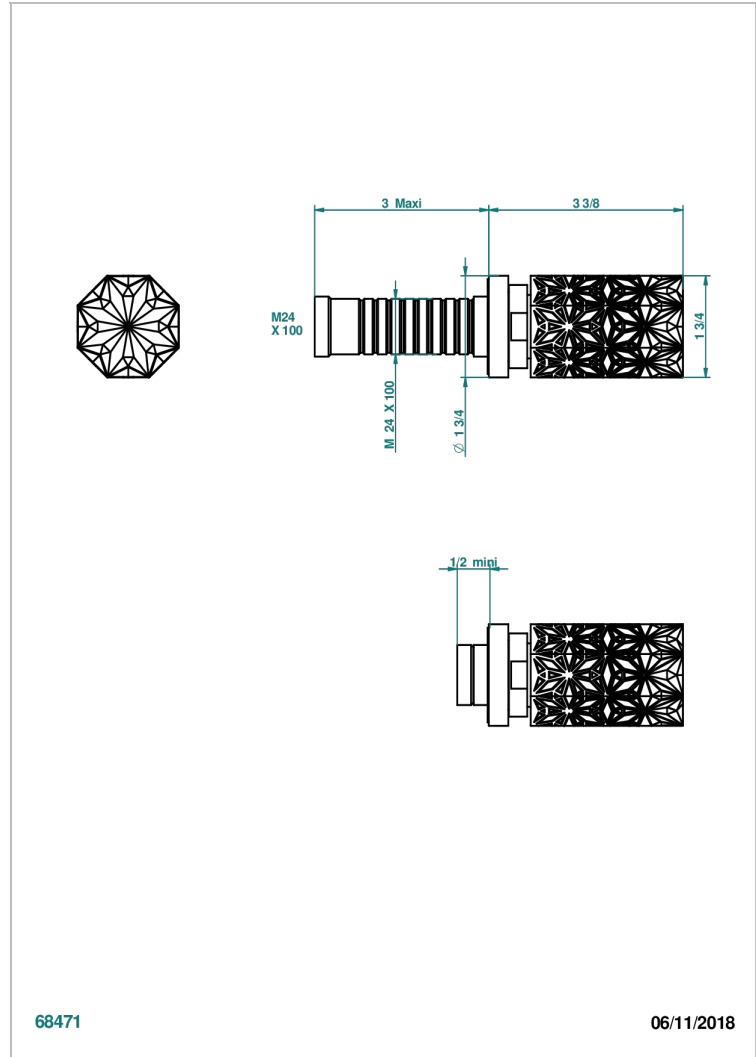

NIHAL BLACK PORCELAIN

U2P-30B

Trim only for wall valve 1/2" ref.30/CA & 30/HA and 3/4" ref.32/CA & 32/HA and diverter ref.50/4VMA

THG[®]
PARIS

68471

06/11/2018

CHARACTERISTIC

- Nihal Black porcelain
- Trim only for wall valve 1/2" ref.30/CA & 30/HA and 3/4" ref.32/CA & 32/HA and diverter ref.50/4VMA

RELATED SKU'S

- Ref. G00-30/CA Wall mounted 1/2" valve body with ceramic head, 1/4 turn left - no trim
- Ref. G00-30/HA Wall mounted 1/2" valve body with ceramic head, 1/4 turn right
- Ref. G00-32/CA Wall mounted 3/4" valve with ceramic head, 1/4 turn left - no trim
- Ref. G00-32/HA Wall mounted 3/4" valve body with ceramic head, 1/4 turn right - no trim

AVAILABLE FINITIONS

Antique nickel - H28
Black ceram - D30
Blush PVD - H62
Brass color PVD - H49
Brown bronze color PVD - F33
Gold color PVD - H52

Graphite PVD - H64
Lacquered light bronze - D01
Matt Umber PVD - H67
Matt blush PVD - H60
Matt brass color PVD - H50
Matt brown bronze color PVD - F34