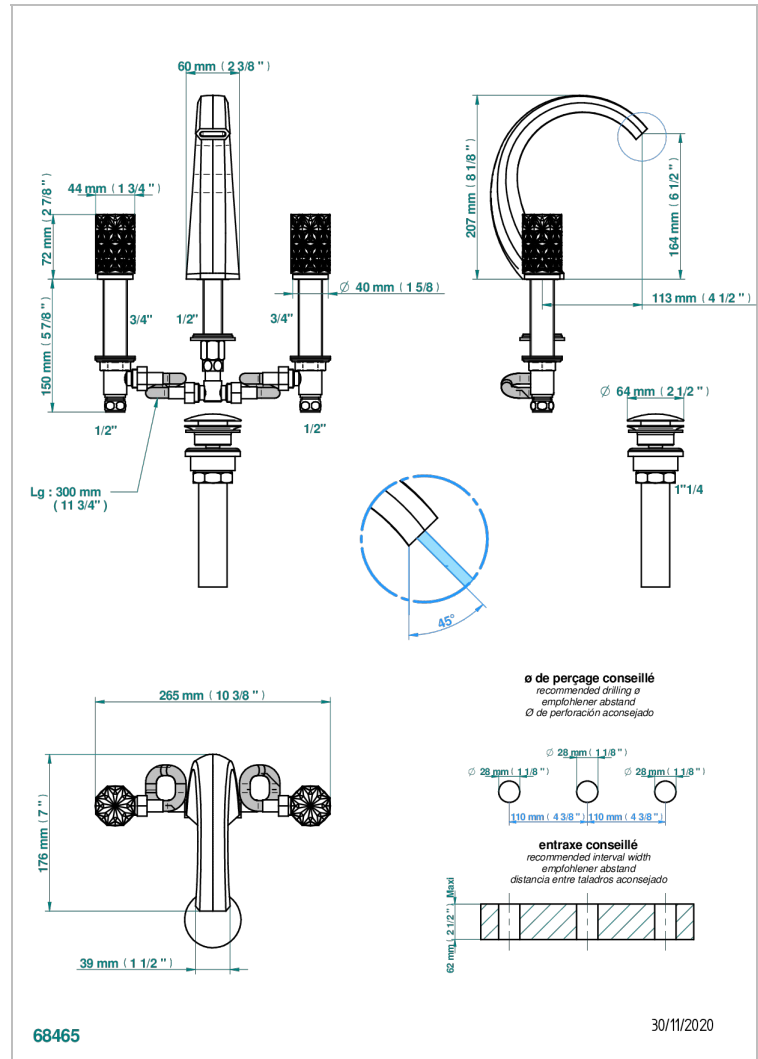

# NIHAL PORCELANA NEGRA

U2P-151M/US

Rim mounted 3-hole basin mixer with waste for marble

THG<sup>®</sup>  
PARIS

## CARACTERÍSTICAS

- Nihal porcelana negra
- Rim mounted 3-hole basin mixer with waste for marble