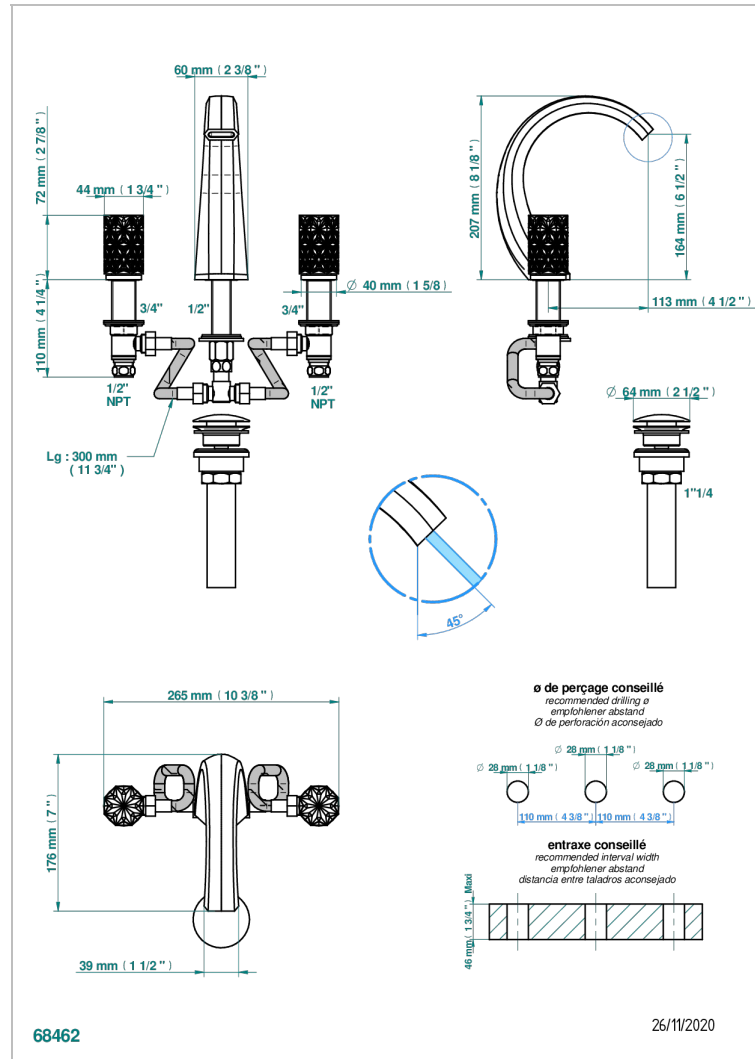

# NIHAL PORCELANA NEGRA

U2P-151/US

Rim mounted 3-hole basin mixer with waste

THG<sup>®</sup>  
PARIS

## CARACTERÍSTICAS

- Nihal porcelana negra
- Rim mounted 3-hole basin mixer with waste