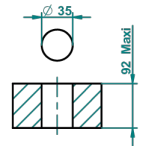

LE 9 HOWLITE

G2H-36/C

Rim mounted 3/4" valve, cold

THG®
PARIS

68457

05/11/2018

CHARACTERISTIC

- Le 9 Howlite
- Rim mounted 3/4" valve, cold

AVAILABLE FINITIONS

Antique nickel - H28
Black ceram - D30
Blush PVD - H62
Brass color PVD - H49
Brown bronze color PVD - F33
Gold color PVD - H52

Graphite PVD - H64
Matt Umber PVD - H67
Matt blush PVD - H60
Matt brass color PVD - H50
Matt brown bronze color PVD - F34
Matt chrome - C02

Matt gold - F07
Matt gold color PVD - H53
Matt graphite PVD - H65
Matt nickel (color finish) - C01
Matt nickel color PVD - H56
Natural smoked Brass - A13

Nickel color PVD - H55
Polished chrome (color finish) - A02
Polished chrome / Polished gold
(color finish) - G02
Polished gold (color finish) - F01
Polished nickel - B01
Soft gold - F30

Soft matt gold - F31
Umber PVD - H66