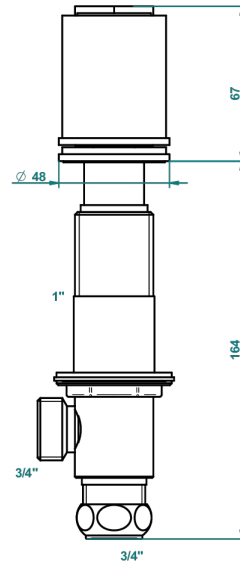

LE 9 HOWLITE

G2H-36/C

Rim mounted 3/4" valve, cold

THG®
PARIS

68457

05/11/2018

CHARACTERISTIC

- Le 9 Howlite
- Rim mounted 3/4" valve, cold

AVAILABLE FINITIONS

Antique nickel - H28
Black ceram - D30
Blush PVD - H62
Brass color PVD - H49
Brown bronze color PVD - F33
Gold color PVD - H52

Graphite PVD - H64
Matt Umber PVD - H67
Matt blush PVD - H60
Matt brass color PVD - H50
Matt brown bronze color PVD - F34
Matt chrome - C02

Matt gold - F07
Matt gold color PVD - H53
Matt graphite PVD - H65
Matt nickel (color finish) - C01
Matt nickel color PVD - H56
Natural smoked Brass - A13

Nickel color PVD - H55
Polished chrome (color finish) - A02
Polished chrome / Polished gold
(color finish) - G02
Polished gold (color finish) - F01
Polished nickel - B01
Soft gold - F30

Soft matt gold - F31
Umber PVD - H66