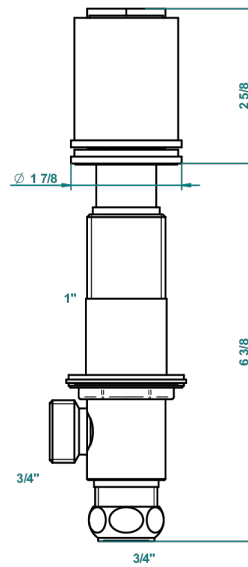

LE 9 HOWLITE

G2H-36/C

Rim mounted 3/4" valve, cold

68457

05/11/2018

CHARACTERISTIC

- Le 9 Howlite
- Rim mounted 3/4" valve, cold

AVAILABLE FINITIONS

Antique nickel - H28
Black ceram - D30
Blush PVD - H62
Brass color PVD - H49
Brown bronze color PVD - F33
Gold color PVD - H52

Graphite PVD - H64
Matt Umber PVD - H67
Matt blush PVD - H60
Matt brass color PVD - H50
Matt brown bronze color PVD - F34
Matt chrome - C02

Matt gold - F07
Matt gold color PVD - H53
Matt graphite PVD - H65
Matt nickel (color finish) - C01
Matt nickel color PVD - H56
Natural smoked Brass - A13

Nickel color PVD - H55
Polished chrome (color finish) - A02
Polished chrome / Polished gold (color finish) - G02
Polished gold (color finish) - F01
Polished nickel - B01
Soft gold - F30

Soft matt gold - F31
Umber PVD - H66