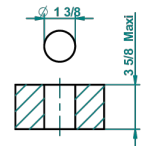

LE 9 HOWLITE

G2H-36/C

Rim mounted 3/4" valve, cold

68457

05/11/2018

CHARACTERISTIC

- Le 9 Howlite
- Rim mounted 3/4" valve, cold

AVAILABLE FINITIONS

Antique nickel - H28
Black ceram - D30
Blush PVD - H62
Brass color PVD - H49
Brown bronze color PVD - F33
Gold color PVD - H52

Graphite PVD - H64
Matt Umber PVD - H67
Matt blush PVD - H60
Matt brass color PVD - H50
Matt brown bronze color PVD - F34
Matt chrome - C02

Matt gold - F07
Matt gold color PVD - H53
Matt graphite PVD - H65
Matt nickel (color finish) - C01
Matt nickel color PVD - H56
Natural smoked Brass - A13

Nickel color PVD - H55
Polished chrome (color finish) - A02
Polished chrome / Polished gold (color finish) - G02
Polished gold (color finish) - F01
Polished nickel - B01
Soft gold - F30

Soft matt gold - F31
Umber PVD - H66