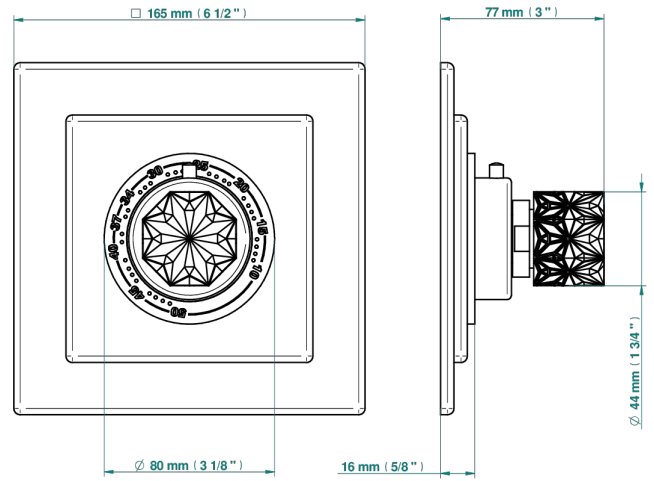

NIHAL PORCELANA VERDE

U2R-15EN16US

Trim plate and handle for eurotherm valve

THG[®]
PARIS

68452

10/11/2020

CARACTERÍSTICAS

- Nihal porcelana verde
- Trim plate and handle for eurotherm valve