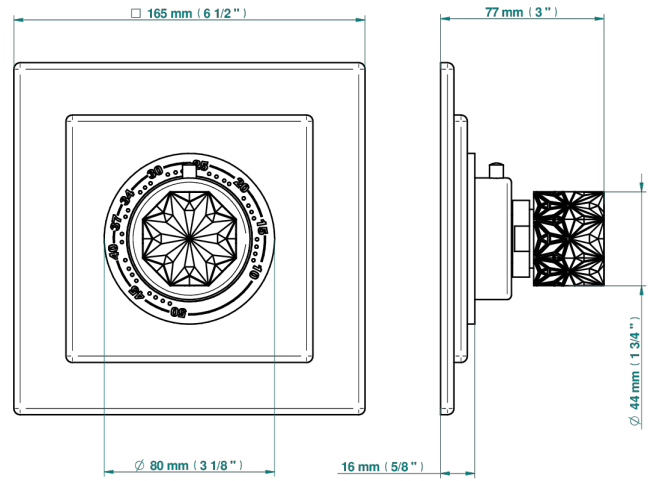

NIHAL GREEN PORCELAIN

U2R-15EN16US

Trim plate and handle for eurotherm valve 8200/us & 8300/us

68452

10/11/2020

CHARACTERISTIC

- Nihal Green porcelain
- Trim plate and handle for eurotherm valve 8200/us & 8300/us