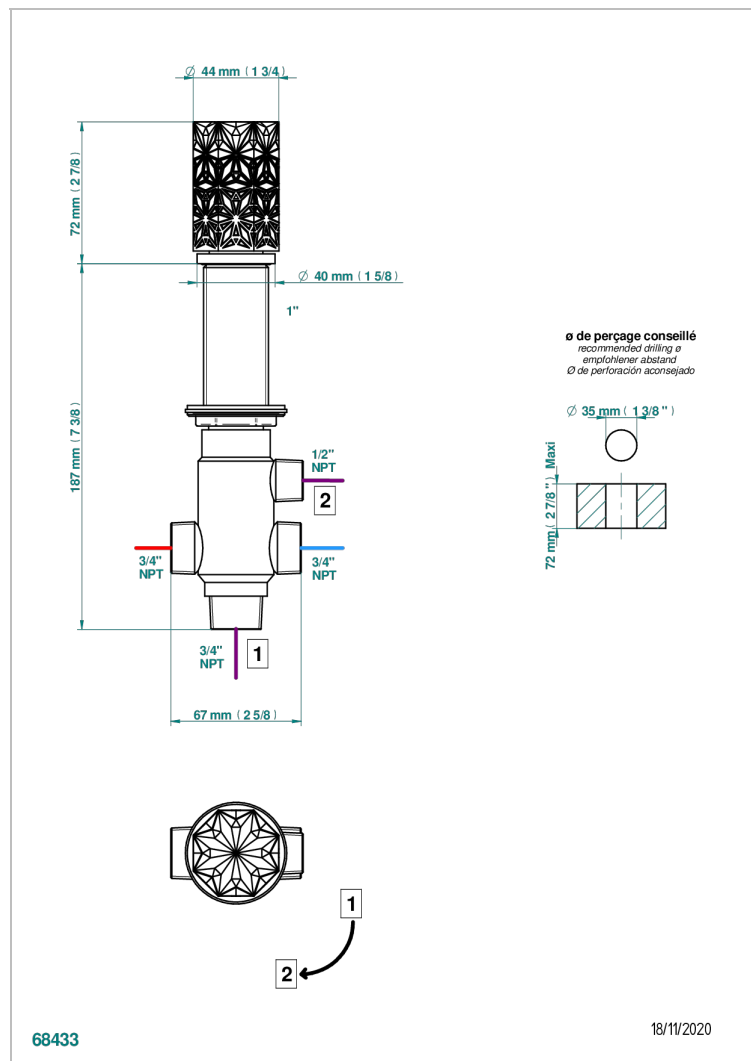

NIHAL BLACK PORCELAIN

U2P-504VGUS

2-function deck diverter with trim

CHARACTERISTIC

- Nihal Black porcelain
- 2-function deck diverter with trim

AVAILABLE FINITIONS

Black ceram - D30
Blush PVD - H62
Brass color PVD - H49
Brown bronze color PVD - F33
Chrome polished - A02
Chrome polished / gold polished - G02