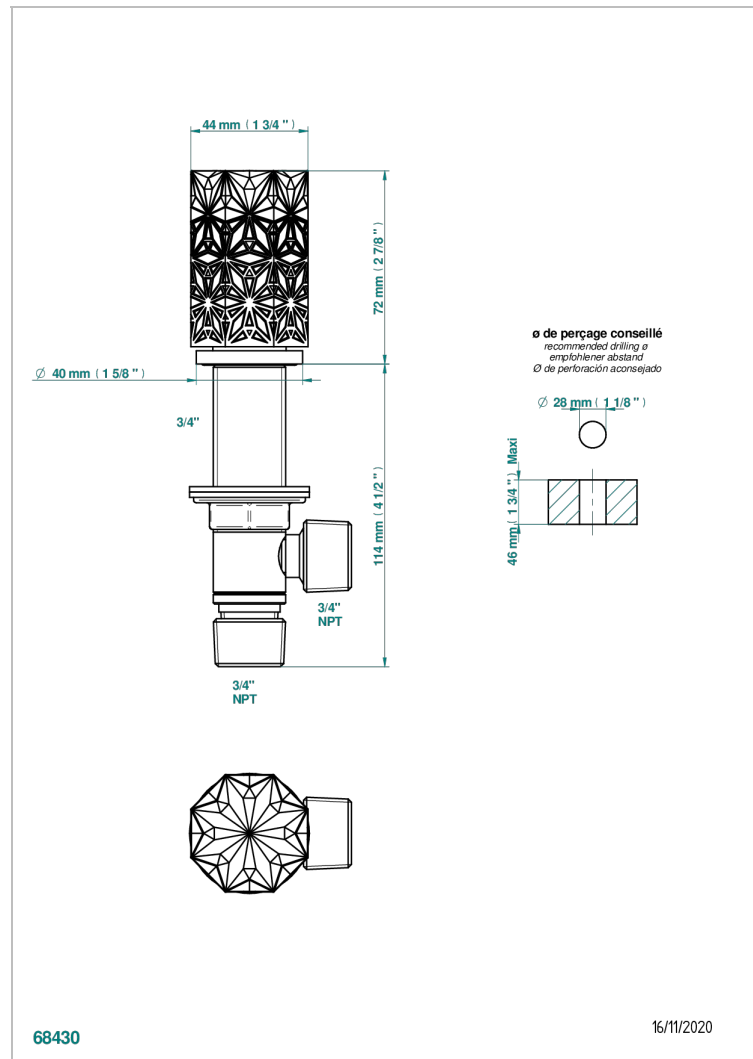

NIHAL BLACK PORCELAIN

U2P-36

Rim mounted 3/4" valve

CHARACTERISTIC

- Nihal Black porcelain
- Rim mounted 3/4" valve

AVAILABLE FINITIONS

Antique nickel - H28
Black ceram - D30
Blush PVD - H62
Brass color PVD - H49
Brown bronze color PVD - F33
Gold color PVD - H52