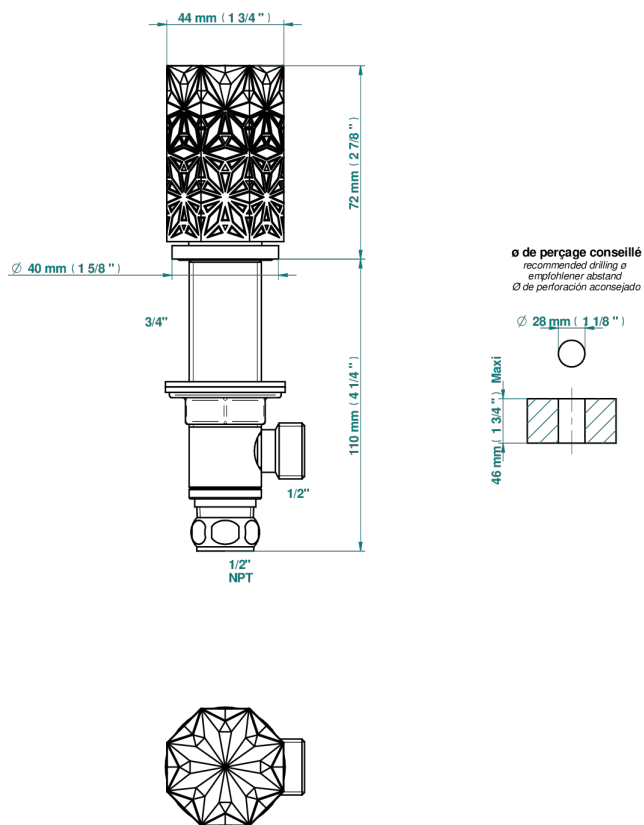

# NIHAL BLACK PORCELAIN

U2P-35/US

1/2" deck valve with trim for lavatory

68426

12/11/2020

## CHARACTERISTIC

- Nihal Black porcelain
- 1/2" deck valve with trim for lavatory