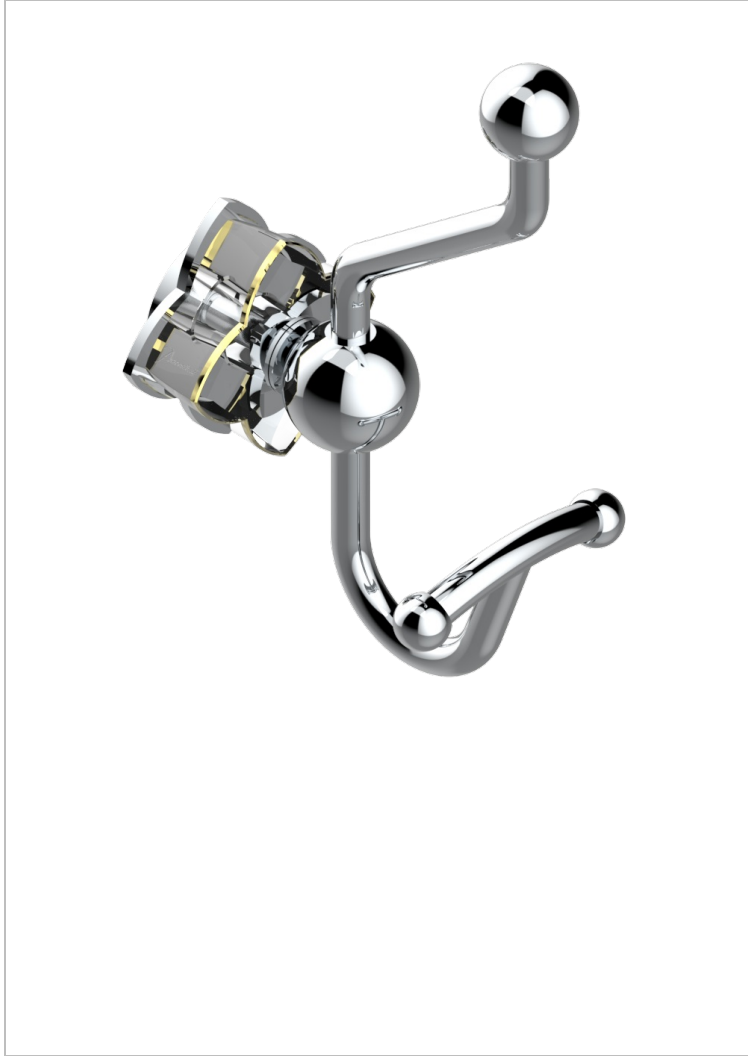

# PETALE DE CRISTAL - CLEAR CRYSTAL FINE GOLD THREAD

U6E-510A

Double robe hook

## CHARACTERISTIC

- Pétale de Cristal - Clear crystal fine gold thread
- Double robe hook

## AVAILABLE FINITIONS

Black ceram - D30  
Blush PVD - H62  
Brass color PVD - H49  
Brown bronze color PVD - F33  
Chrome polished - A02  
Chrome polished / gold polished - G02

Copper antique matt, coated - H07  
Gold color PVD - H52  
Gold mat - F07  
Gold polished - F01  
Graphite PVD - H64  
Light coated bronze - D01

Soft gold - F30  
Soft matt gold - F31  
Umber PVD - H66