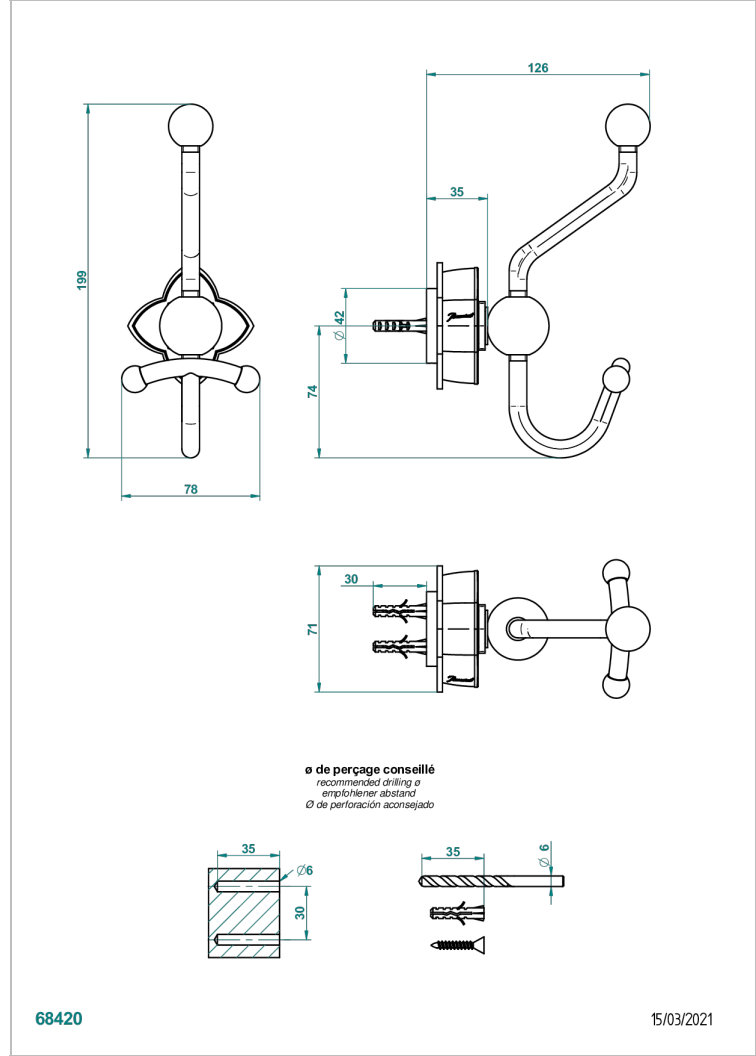

# PETALE DE CRISTAL - CLEAR CRYSTAL FINE GOLD THREAD

U6E-510A

Double robe hook

## CHARACTERISTIC

- Pétale de Cristal - Clear crystal fine gold thread
- Double robe hook