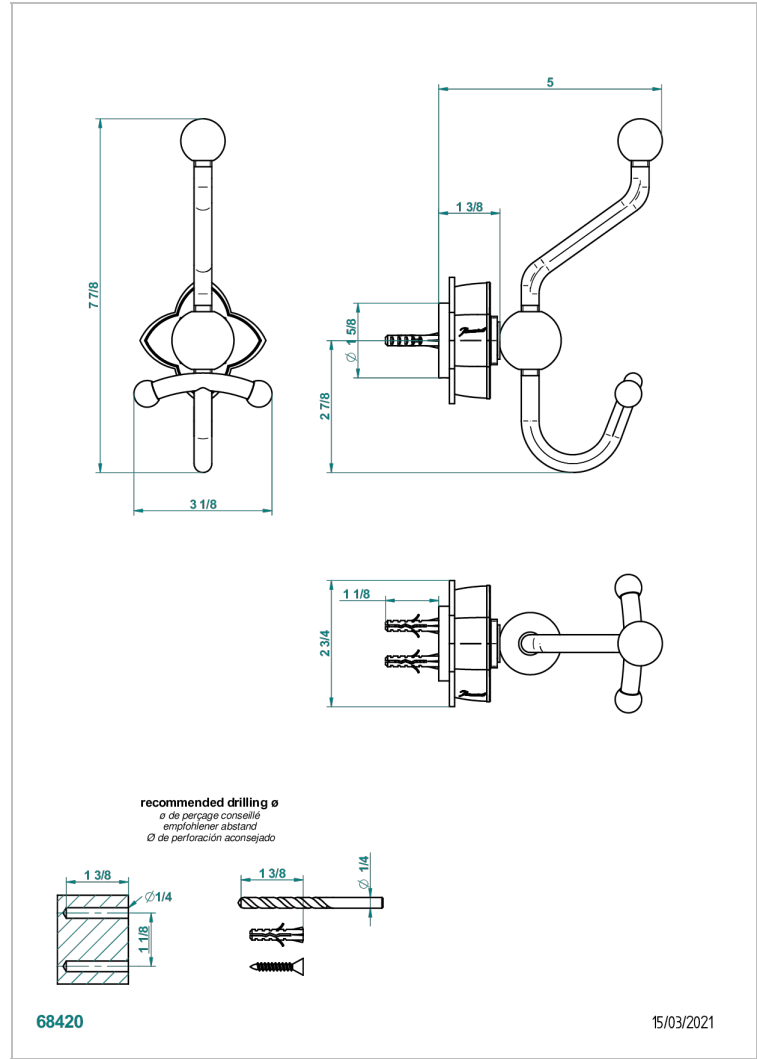

PETALE DE CRISTAL - CLEAR CRYSTAL FINE GOLD THREAD

U6E-510A

Double robe hook

CHARACTERISTIC

- Pétale de Cristal - Clear crystal fine gold thread
- Double robe hook

AVAILABLE FINITIONS

Black ceram - D30
 Blush PVD - H62
 Brass color PVD - H49
 Brown bronze color PVD - F33
 Chrome polished - A02
 Chrome polished / gold polished - G02