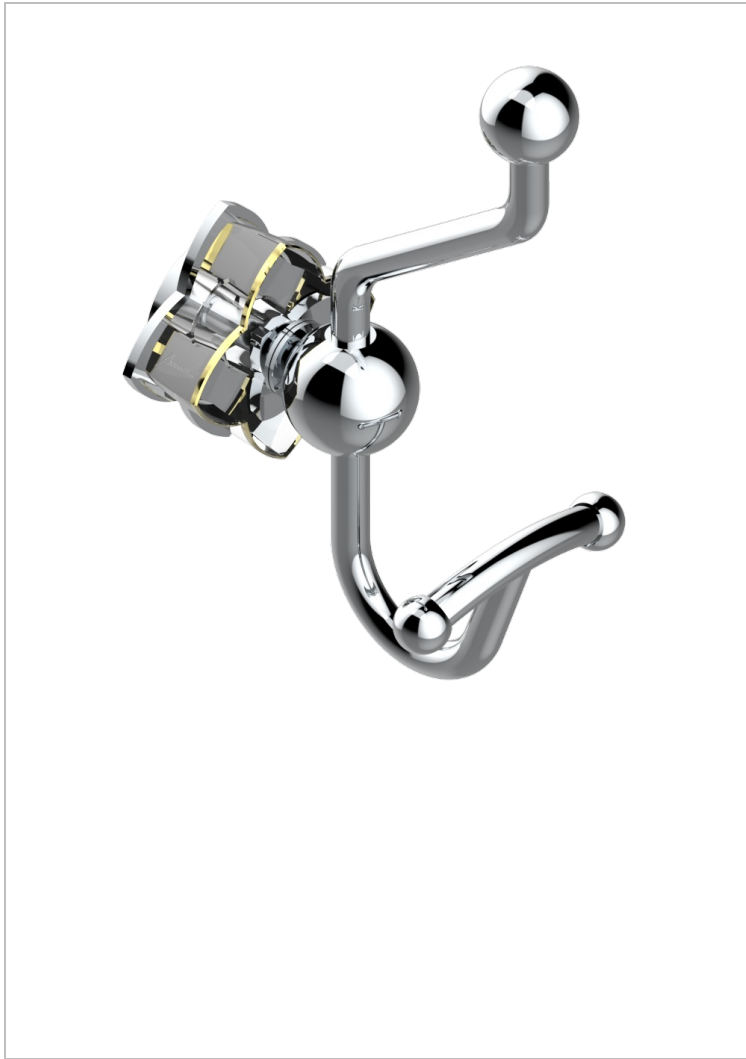

PETALE DE CRISTAL - CLEAR CRYSTAL FINE GOLD THREAD

U6E-510A

Double robe hook

CHARACTERISTIC

- Pétale de Cristal - Clear crystal fine gold thread
- Double robe hook

AVAILABLE FINITIONS

Black ceram - D30
 Blush PVD - H62
 Brass color PVD - H49
 Brown bronze color PVD - F33
 Chrome polished - A02
 Chrome polished / gold polished - G02

Copper antique matt, coated - H07
 Gold color PVD - H52
 Gold mat - F07
 Gold polished - F01
 Graphite PVD - H64
 Light coated bronze - D01

Matt Umber PVD - H67
 Matt blush PVD - H60
 Matt brass color PVD - H50
 Matt brown bronze color PVD - F34
 Matt chrome (American satin) - C02
 Matt gold color PVD - H53

Matt graphite PVD - H65
 Matt nickel (American satin) - C01
 Matt nickel color PVD - H56
 Nickel antique / Sovereign - H28
 Nickel color PVD - H55
 Nickel polished - B01

Soft gold - F30
 Soft matt gold - F31
 Umber PVD - H66