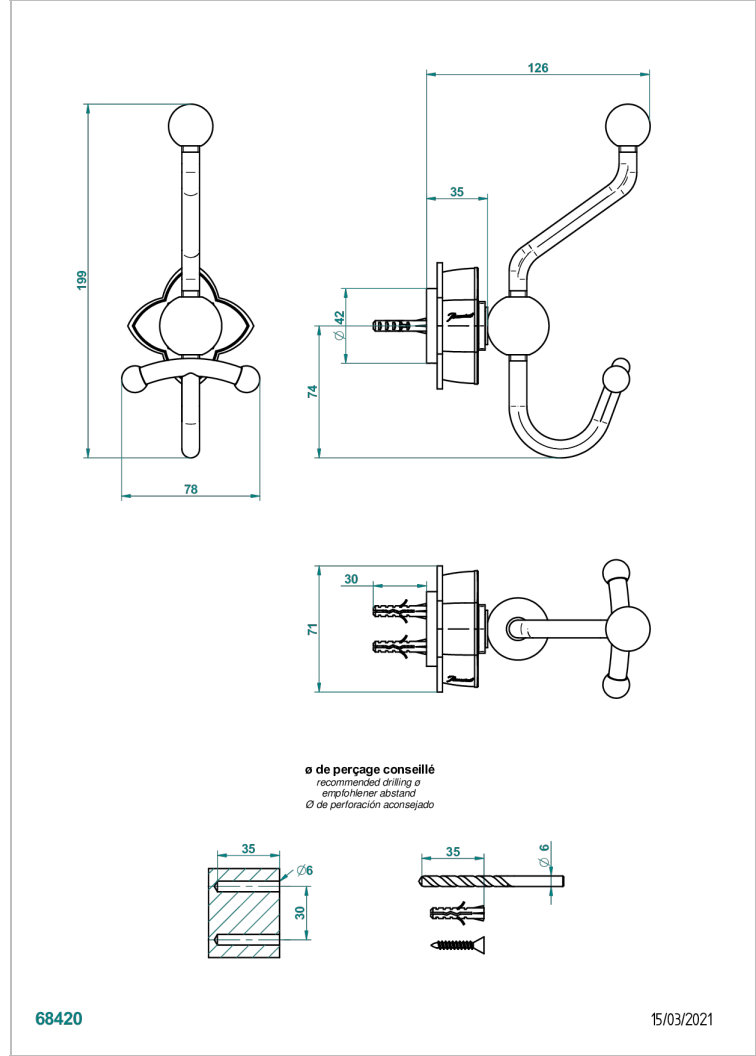

PETALE DE CRISTAL - CLEAR CRYSTAL FINE GOLD THREAD

U6E-510A

Double robe hook

CHARACTERISTIC

- Pétales de Cristal - Clear crystal fine gold thread
- Double robe hook

AVAILABLE FINITIONS

Antique nickel - H28
Black ceram - D30
Blush PVD - H62
Brass color PVD - H49
Brown bronze color PVD - F33
Gold color PVD - H52

Nickel color PVD - H55
Polished chrome (color finish) - A02
Polished chrome / Polished gold (color finish) - G02
Polished gold (color finish) - F01
Polished nickel - B01
Soft gold - F30

Soft matt gold - F31
Umber PVD - H66
Varnished matt antique red copper (color finish) - H07