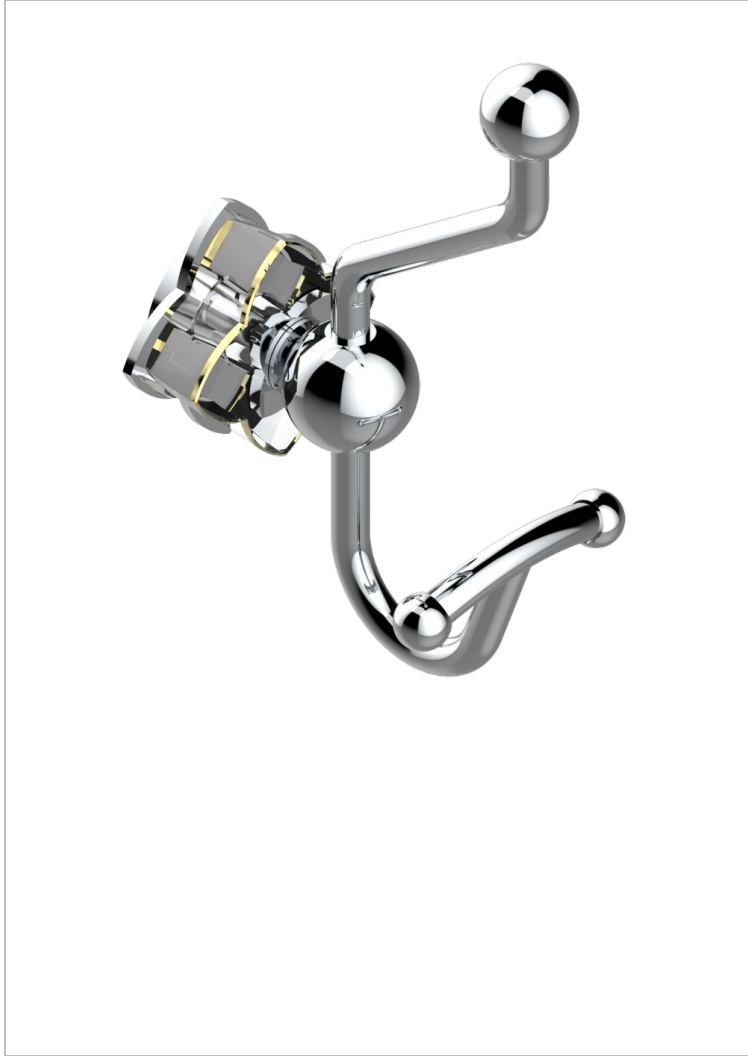

PETALE DE CRISTAL - CLEAR CRYSTAL FINE GOLD THREAD

U6E-510A

Double robe hook

CHARACTERISTIC

- Pétales de Cristal - Clear crystal fine gold thread
- Double robe hook

AVAILABLE FINITIONS

Antique nickel - H28
Black ceram - D30
Blush PVD - H62
Brass color PVD - H49
Brown bronze color PVD - F33
Gold color PVD - H52

Graphite PVD - H64
Lacquered light bronze - D01
Matt Umber PVD - H67
Matt blush PVD - H60
Matt brass color PVD - H50
Matt brown bronze color PVD - F34

Matt chrome - C02
Matt gold - F07
Matt gold color PVD - H53
Matt graphite PVD - H65
Matt nickel (color finish) - C01
Matt nickel color PVD - H56

Nickel color PVD - H55
Polished chrome (color finish) - A02
Polished chrome / Polished gold (color finish) - G02
Polished gold (color finish) - F01
Polished nickel - B01
Soft gold - F30

Soft matt gold - F31
Umber PVD - H66
Varnished matt antique red copper (color finish) - H07