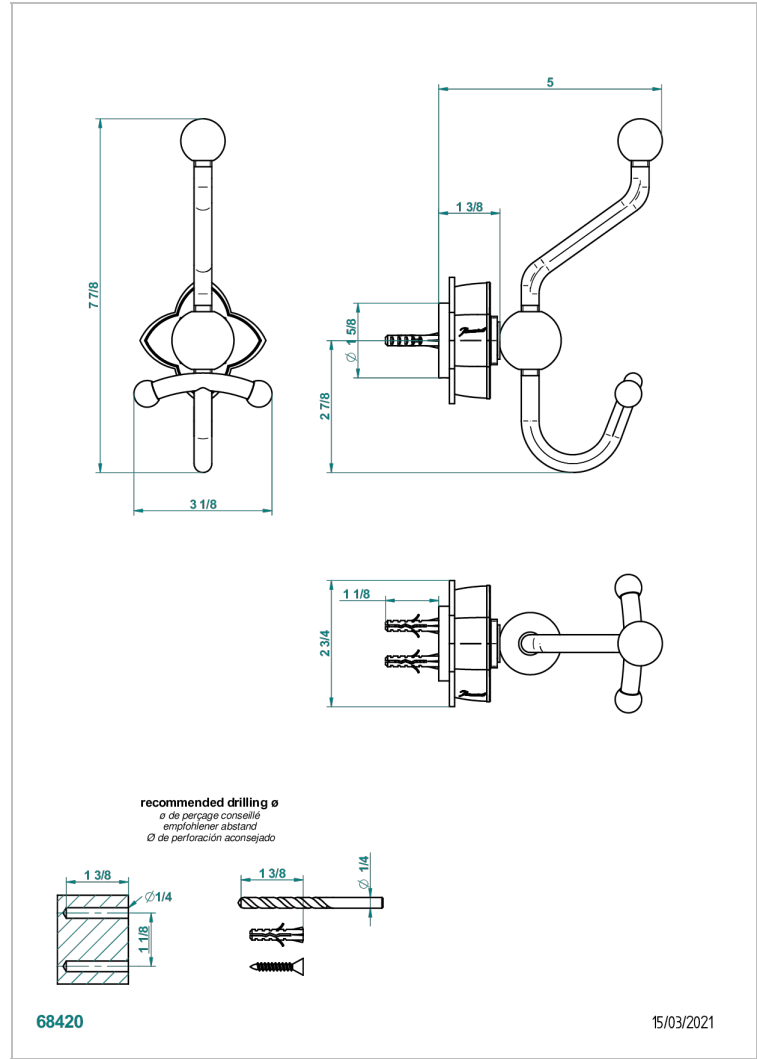

PETALE DE CRISTAL - CLEAR CRYSTAL FINE GOLD THREAD

U6E-510A

Double robe hook

CHARACTERISTIC

- Pétale de Cristal - Clear crystal fine gold thread
- Double robe hook

AVAILABLE FINITIONS

Antique nickel - H28
Black ceram - D30
Blush PVD - H62
Brass color PVD - H49
Brown bronze color PVD - F33
Gold color PVD - H52

Nickel color PVD - H55
Polished chrome (color finish) - A02
Polished chrome / Polished gold (color finish) - G02
Polished gold (color finish) - F01
Polished nickel - B01
Soft gold - F30

Soft matt gold - F31
Umber PVD - H66
Varnished matt antique red copper (color finish) - H07