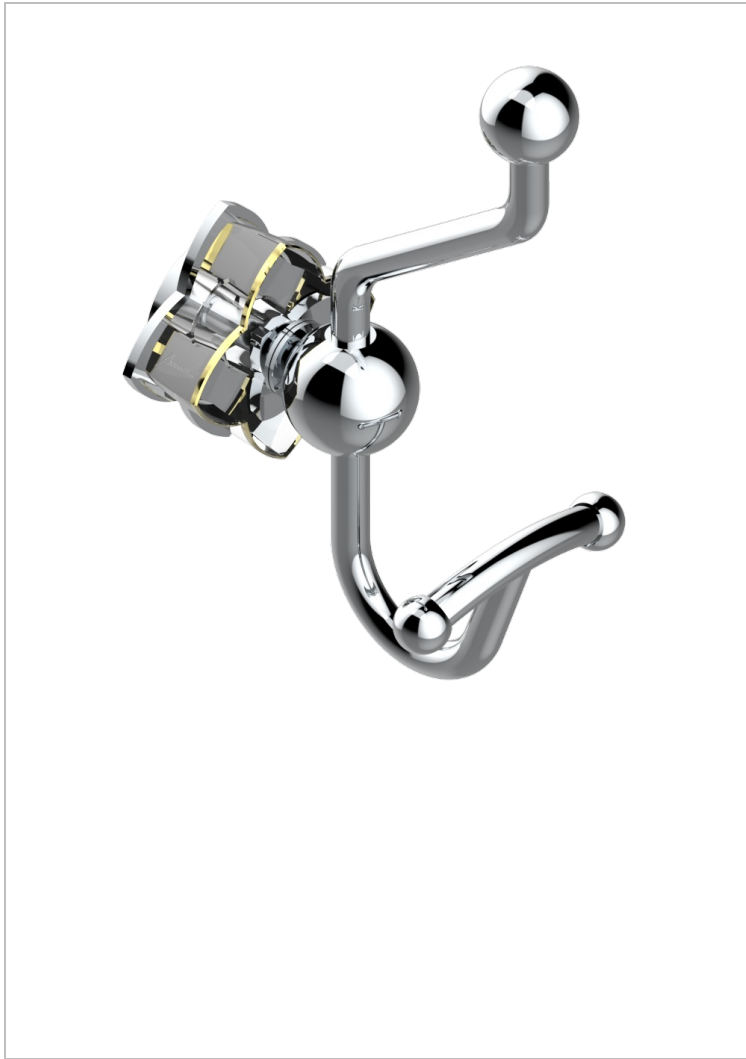

PETALE DE CRISTAL - CLEAR CRYSTAL FINE GOLD THREAD

U6E-510A

Double robe hook

CHARACTERISTIC

- Pétale de Cristal - Clear crystal fine gold thread
- Double robe hook

AVAILABLE FINITIONS

Antique nickel - H28
Black ceram - D30
Blush PVD - H62
Brass color PVD - H49
Brown bronze color PVD - F33
Gold color PVD - H52

Graphite PVD - H64
Lacquered light bronze - D01
Matt Umber PVD - H67
Matt blush PVD - H60
Matt brass color PVD - H50
Matt brown bronze color PVD - F34

Matt chrome - C02
Matt gold - F07
Matt gold color PVD - H53
Matt graphite PVD - H65
Matt nickel (color finish) - C01
Matt nickel color PVD - H56

Nickel color PVD - H55
Polished chrome (color finish) - A02
Polished chrome / Polished gold (color finish) - G02
Polished gold (color finish) - F01
Polished nickel - B01
Soft gold - F30

Soft matt gold - F31
Umber PVD - H66
Varnished matt antique red copper (color finish) - H07