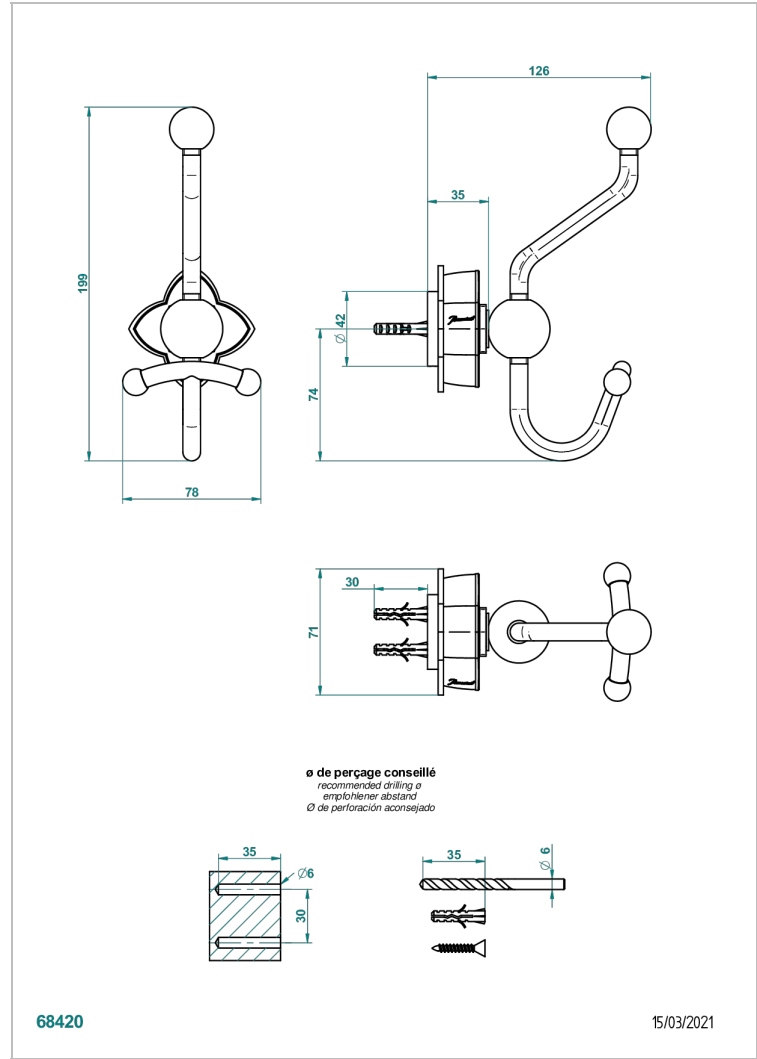

PETALE DE CRISTAL - CLEAR CRYSTAL FINE GOLD THREAD

U6E-510A

Double robe hook

CHARACTERISTIC

- Pétales de Cristal - Clear crystal fine gold thread
- Double robe hook

AVAILABLE FINITIONS

Antique nickel - H28
Black ceram - D30
Blush PVD - H62
Brass color PVD - H49
Brown bronze color PVD - F33
Gold color PVD - H52

Nickel color PVD - H55
Polished chrome (color finish) - A02
Polished chrome / Polished gold (color finish) - G02
Polished gold (color finish) - F01
Polished nickel - B01
Soft gold - F30

Soft matt gold - F31
Umber PVD - H66
Varnished matt antique red copper (color finish) - H07