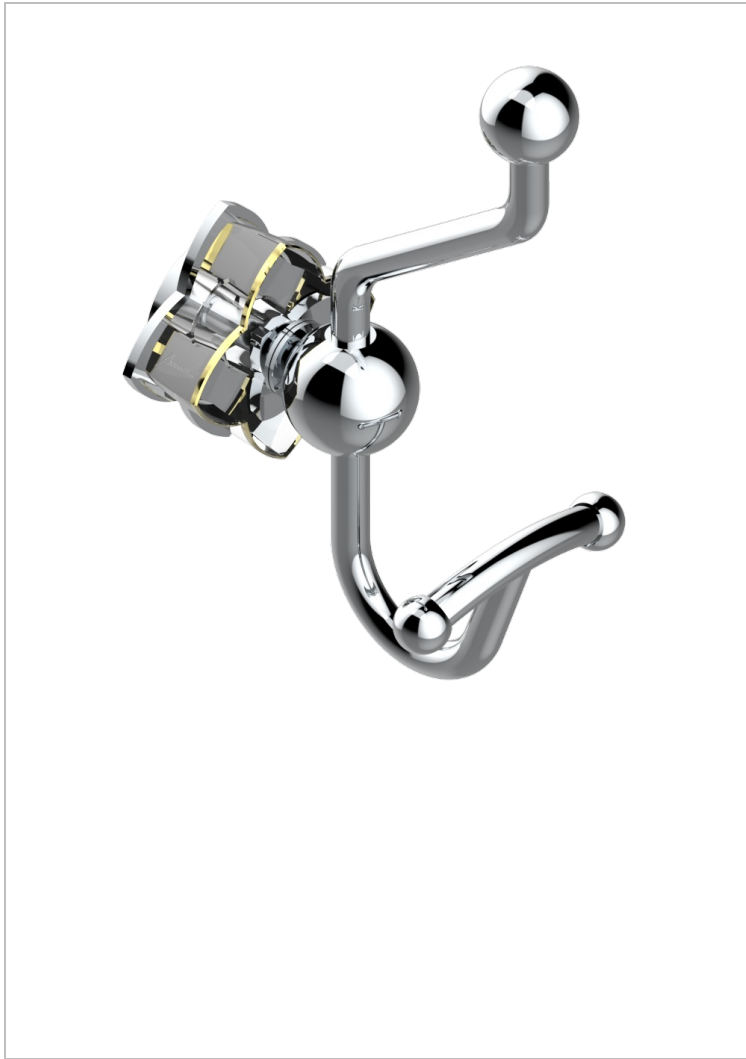

PETALE DE CRISTAL - CLEAR CRYSTAL FINE GOLD THREAD

U6E-510A

Double robe hook

CHARACTERISTIC

- Pétales de Cristal - Clear crystal fine gold thread
- Double robe hook

AVAILABLE FINITIONS

Antique nickel - H28
Black ceram - D30
Blush PVD - H62
Brass color PVD - H49
Brown bronze color PVD - F33
Gold color PVD - H52

Graphite PVD - H64
Lacquered light bronze - D01
Matt Umber PVD - H67
Matt blush PVD - H60
Matt brass color PVD - H50
Matt brown bronze color PVD - F34

Matt chrome - C02
Matt gold - F07
Matt gold color PVD - H53
Matt graphite PVD - H65
Matt nickel (color finish) - C01
Matt nickel color PVD - H56

Nickel color PVD - H55
Polished chrome (color finish) - A02
Polished chrome / Polished gold (color finish) - G02
Polished gold (color finish) - F01
Polished nickel - B01
Soft gold - F30

Soft matt gold - F31
Umber PVD - H66
Varnished matt antique red copper (color finish) - H07