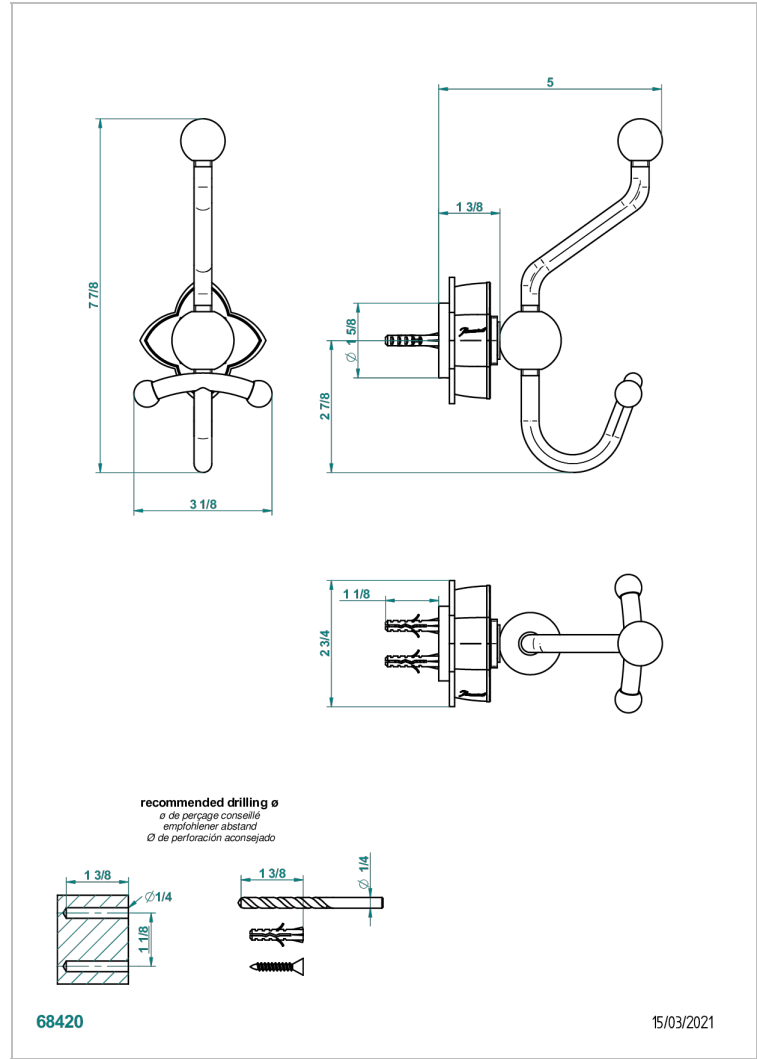

PETALE DE CRISTAL - CLEAR CRYSTAL FINE GOLD THREAD

U6E-510A

Double robe hook

CHARACTERISTIC

- Pétales de Cristal - Clear crystal fine gold thread
- Double robe hook

AVAILABLE FINITIONS

Antique nickel - H28
Black ceram - D30
Blush PVD - H62
Brass color PVD - H49
Brown bronze color PVD - F33
Gold color PVD - H52

Nickel color PVD - H55
Polished chrome (color finish) - A02
Polished chrome / Polished gold (color finish) - G02
Polished gold (color finish) - F01
Polished nickel - B01
Soft gold - F30

Soft matt gold - F31
Umber PVD - H66
Varnished matt antique red copper (color finish) - H07