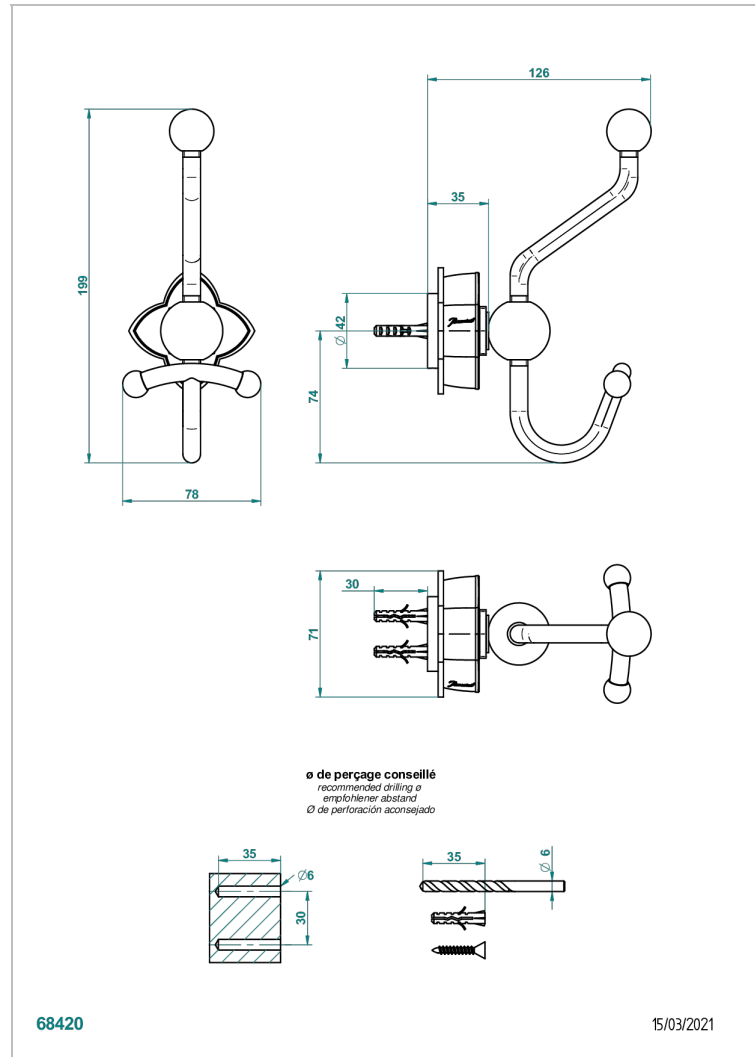

PETALE DE CRISTAL - CLEAR CRYSTAL FINE GOLD THREAD

U6E-510A

Double robe hook

68420

15/03/2021

CHARACTERISTIC

- Pétales de Cristal - Clear crystal fine gold thread
- Double robe hook

AVAILABLE FINITIONS