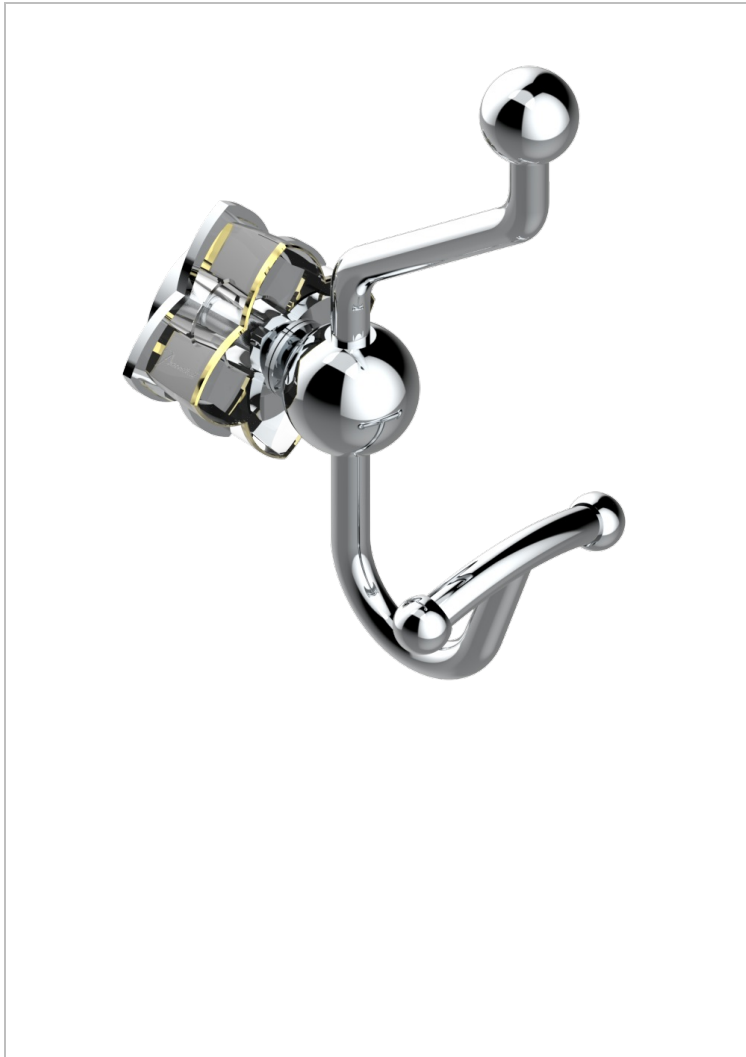

PETALE DE CRISTAL - CLEAR CRYSTAL FINE GOLD THREAD

U6E-510A

Double robe hook

68420

15/03/2021

CHARACTERISTIC

- Pétales de Cristal - Clear crystal fine gold thread
- Double robe hook

AVAILABLE FINITIONS

Antique nickel - H28
Black ceram - D30
Blush PVD - H62
Brass color PVD - H49
Brown bronze color PVD - F33
Gold color PVD - H52

Graphite PVD - H64
Lacquered light bronze - D01
Matt Umber PVD - H67
Matt blush PVD - H60
Matt brass color PVD - H50
Matt brown bronze color PVD - F34

Matt chrome - C02
Matt gold - F07
Matt gold color PVD - H53
Matt graphite PVD - H65
Matt nickel (color finish) - C01
Matt nickel color PVD - H56

Nickel color PVD - H55
Polished chrome (color finish) - A02
Polished chrome / Polished gold (color finish) - G02
Polished gold (color finish) - F01
Polished nickel - B01
Soft gold - F30

Soft matt gold - F31
Umber PVD - H66
Varnished matt antique red copper (color finish) - H07