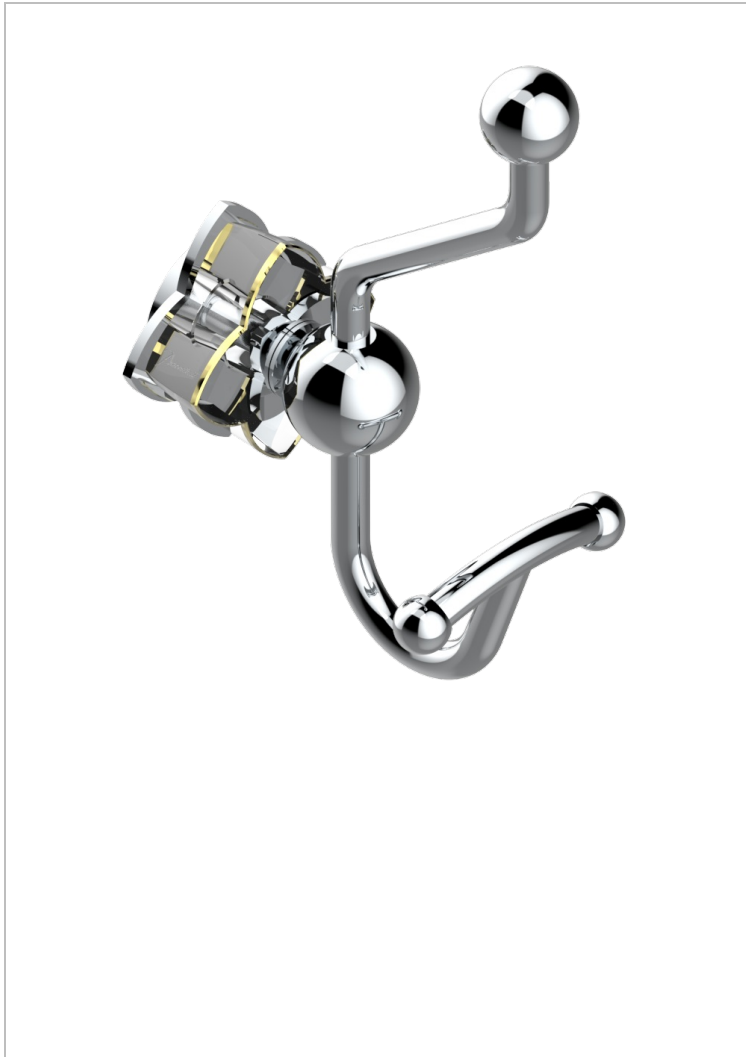

# PETALE DE CRISTAL - CLEAR CRYSTAL FINE GOLD THREAD

U6E-510A

Double robe hook

## CHARACTERISTIC

- Pétale de Cristal - Clear crystal fine gold thread
- Double robe hook

## AVAILABLE FINITIONS

Antique nickel - H28  
 Black ceram - D30  
 Blush PVD - H62  
 Brass color PVD - H49  
 Brown bronze color PVD - F33  
 Gold color PVD - H52

Graphite PVD - H64  
 Lacquered light bronze - D01  
 Matt Umber PVD - H67  
 Matt blush PVD - H60  
 Matt brass color PVD - H50  
 Matt brown bronze color PVD - F34

Soft matt gold - F31  
 Umber PVD - H66  
 Varnished matt antique red copper (color finish) - H07