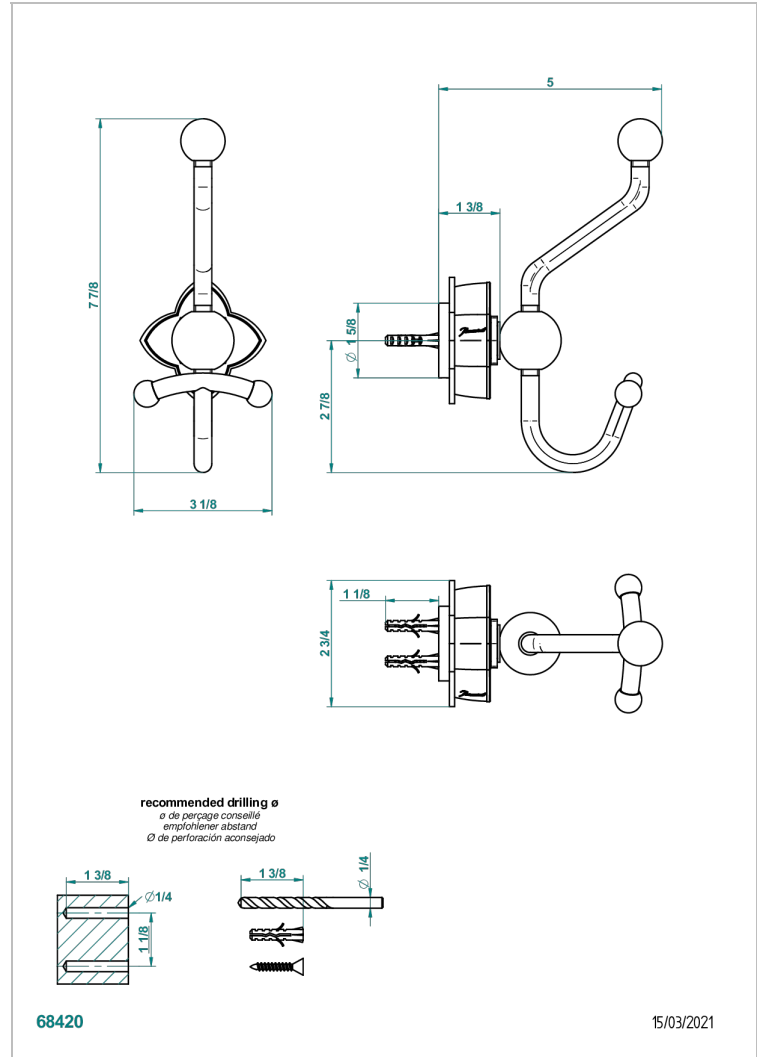

# PETALE DE CRISTAL - CLEAR CRYSTAL FINE GOLD THREAD

U6E-510A

Double robe hook

## CHARACTERISTIC

- Pétale de Cristal - Clear crystal fine gold thread
- Double robe hook