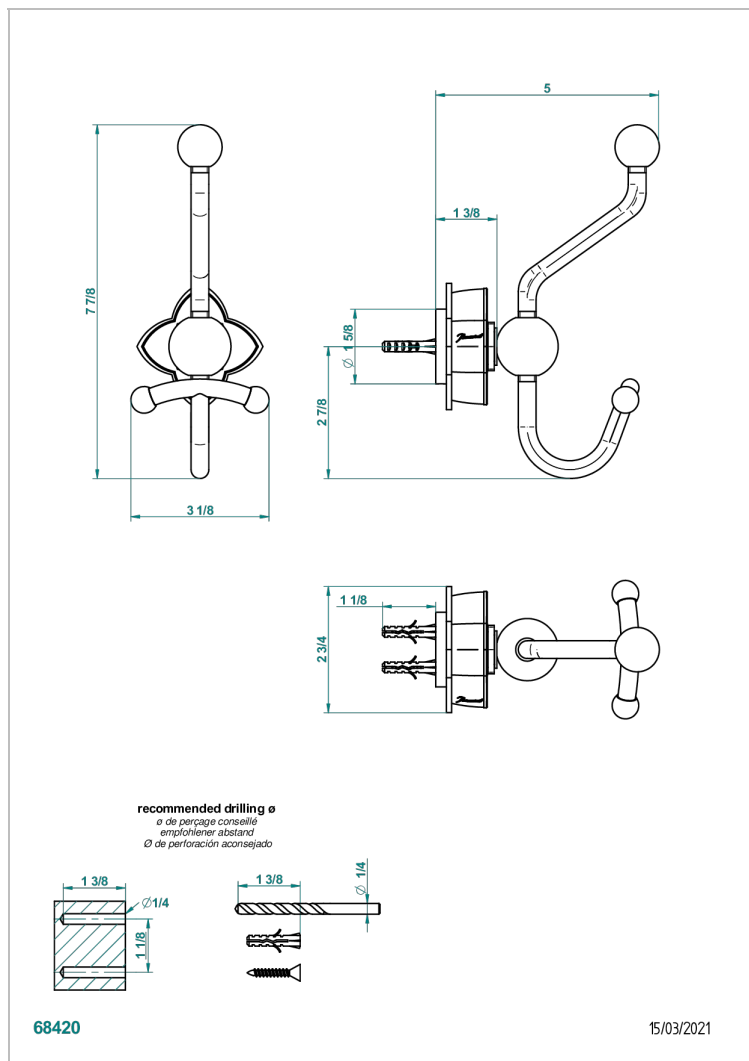

PETALE DE CRISTAL - CLEAR CRYSTAL FINE GOLD THREAD

U6E-510A

双人浴衣架

特色

- Pétale de Cristal - Clear crystal fine gold thread
- 双人浴衣架

可选饰面

Black ceram - D30
 Blush PVD - H62
 Graphite PVD - H64
 Matt Umber PVD - H67
 Matt blush PVD - H60
 Matt graphite PVD - H65