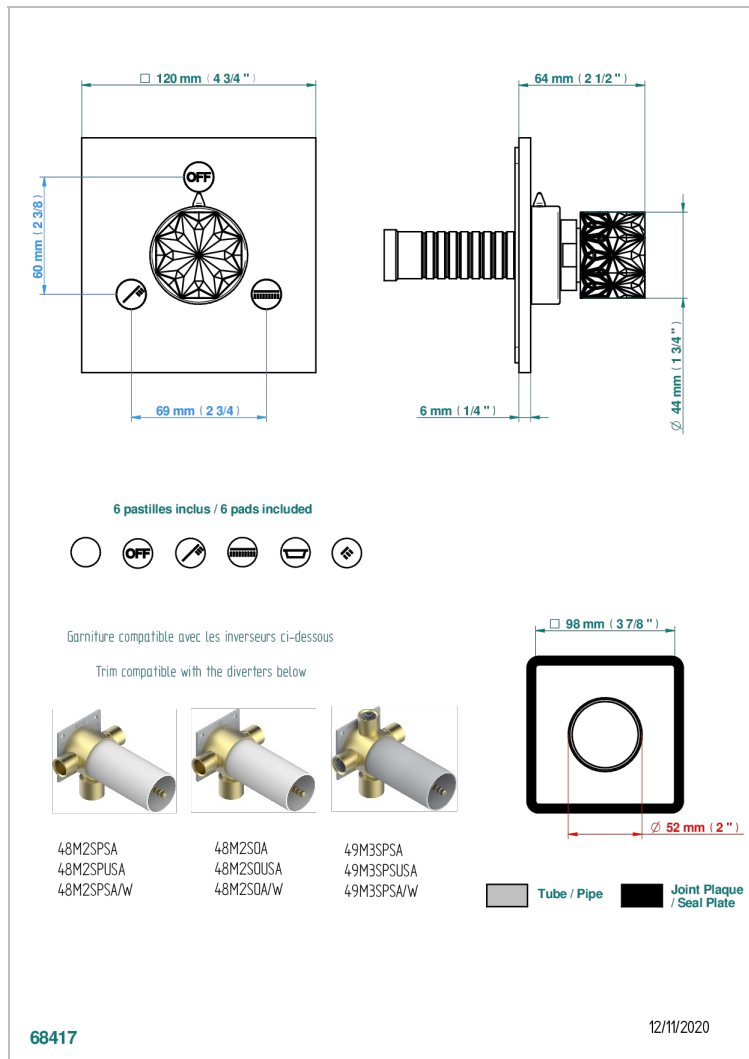

NIHAL PORCELANA VERDE

U2R-48M2SB

Trim for wall mounted diverter, 2 ways - ref. 48M2 and 3 ways - ref. 49M3

THG[®]
PARIS

CARACTERÍSTICAS

- Nihal porcelana verde
- Trim for wall mounted diverter, 2 ways - ref. 48M2 and 3 ways - ref. 49M3

PRODUCTOS RELACIONADOS

- Ref. G00-48M2SOA Wall mounted 3-way diverter with ceramic cartridge for concealed installation- 1 inlet 3/4" and 2 outlets 1/2" without stop position, without trim
- Ref. G00-48M2SPSA Wall mounted 3-way diverter with ceramic cartridge for concealed installation, 1 inlet 3/4" and 2 outlets 1/2" with stop position, without trim
- Ref. G00-49M3SPSA Wall mounted 4-way diverter with ceramic cartridge for concealed installation- 1 inlet 3/4" and 3 outlets 1/2" with stop position, without trim