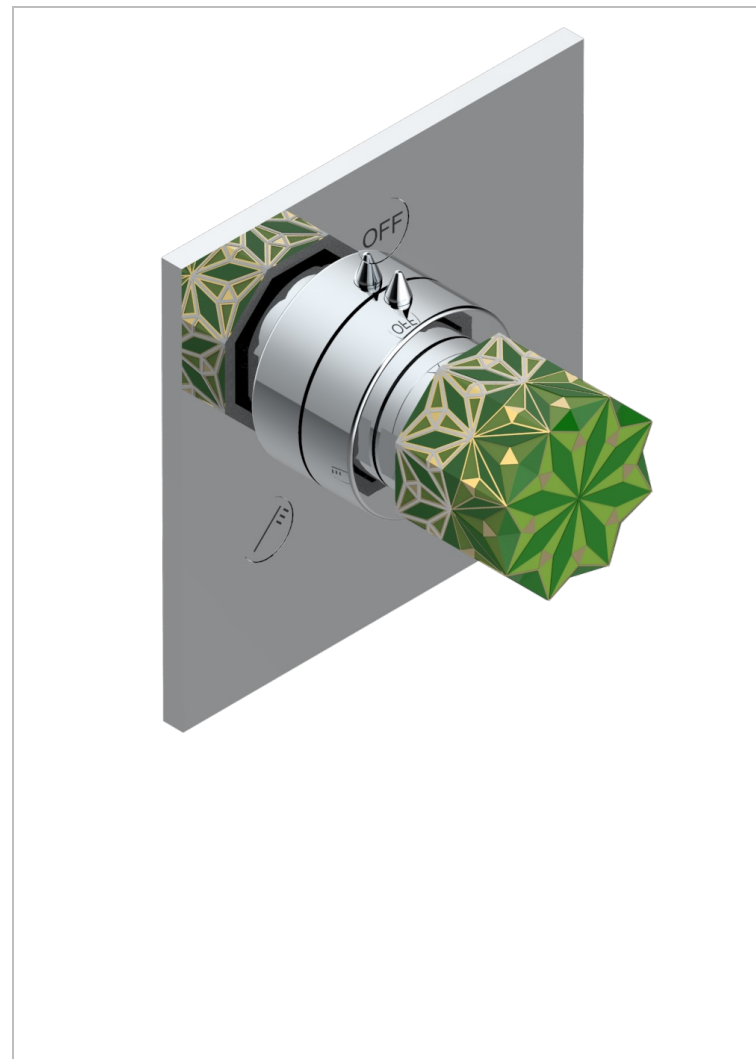

NIHAL PORCELANA VERDE

U2R-48M2SB

Trim for wall mounted diverter, 2 ways - ref. 48M2 and 3 ways - ref. 49M3

THG[®]
PARIS

CARACTERÍSTICAS

- Nihal porcelana verde
- Trim for wall mounted diverter, 2 ways - ref. 48M2 and 3 ways - ref. 49M3

PRODUCTOS RELACIONADOS

- Ref. G00-48M2SOA Wall mounted 3-way diverter with ceramic cartridge for concealed installation- 1 inlet 3/4" and 2 outlets 1/2" without stop position, without trim
- Ref. G00-48M2SPSA Wall mounted 3-way diverter with ceramic cartridge for concealed installation, 1 inlet 3/4" and 2 outlets 1/2" with stop position, without trim
- Ref. G00-49M3SPSA Wall mounted 4-way diverter with ceramic cartridge for concealed installation- 1 inlet 3/4" and 3 outlets 1/2" with stop position, without trim

ACABADOS DISPONIBLES

Bronce claro - D01
Cerámica negra mate - D30
Cobre viejo mate - H07
Cromo - A02
Cromo / dorado - G02
Cromo mate - C02

Dorado - F01
Dorado mate - F07
Dorado pálido - F30
Dorado pálido mate (sin barniz) - F31
Níquel - B01
Níquel mate - C01