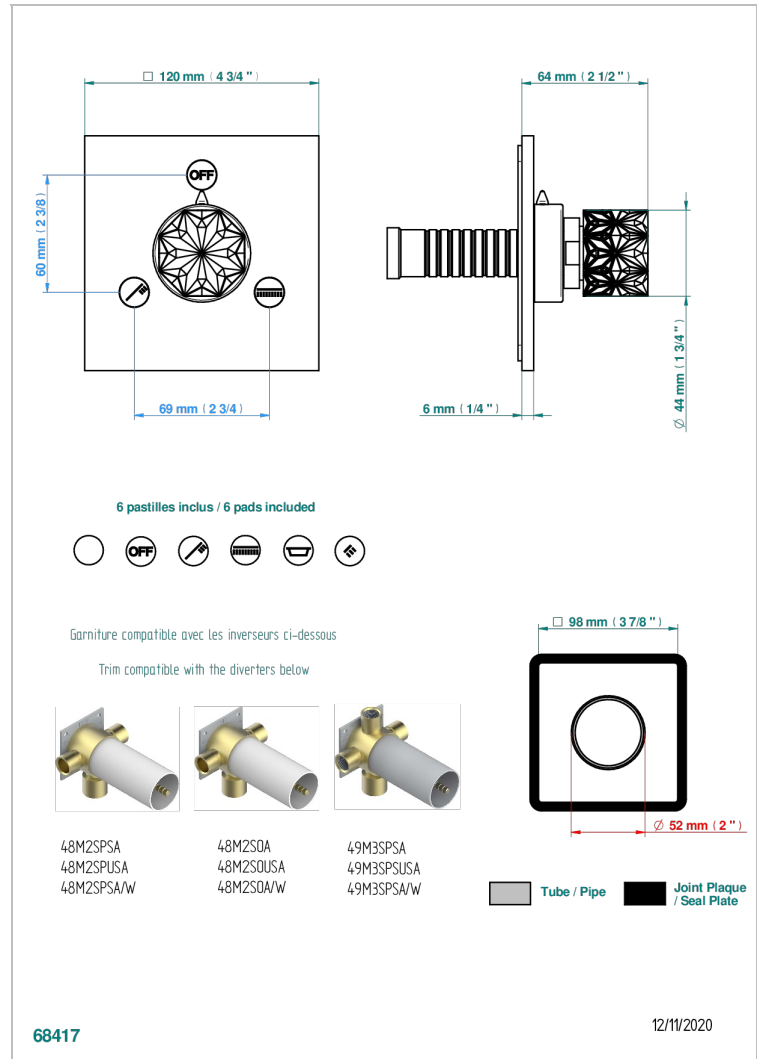

NIHAL GREEN PORCELAIN

U2R-48M2SB

Trim for wall mounted diverter, 2 ways - ref. 48M2 and 3 ways - ref. 49M3

CHARACTERISTIC

- Nihal Green porcelain
- Trim for wall mounted diverter, 2 ways - ref. 48M2 and 3 ways - ref. 49M3

RELATED SKU'S

- Ref. G00-48M2SOA Wall mounted 3-way diverter with ceramic cartridge for concealed installation- 1 inlet 3/4" and 2 outlets 1/2" without stop position, without trim
- Ref. G00-48M2SPSA Wall mounted 3-way diverter with ceramic cartridge for concealed installation, 1 inlet 3/4" and 2 outlets 1/2" with stop position, without trim
- Ref. G00-49M3SPSA Wall mounted 4-way diverter with ceramic cartridge for concealed installation- 1 inlet 3/4" and 3 outlets 1/2" with stop position, without trim