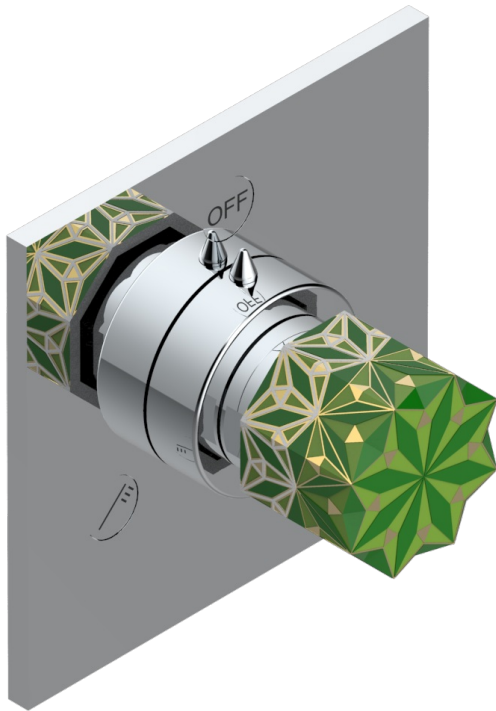

NIHAL GREEN PORCELAIN

U2R-48M2SB

Trim for wall mounted diverter, 2 ways - ref. 48M2 and 3 ways - ref. 49M3

CHARACTERISTIC

- Nihal Green porcelain
- Trim for wall mounted diverter, 2 ways - ref. 48M2 and 3 ways - ref. 49M3

RELATED SKU'S

- Ref. G00-48M2SOA Wall mounted 3-way diverter with ceramic cartridge for concealed installation- 1 inlet 3/4" and 2 outlets 1/2" without stop position, without trim
- Ref. G00-48M2SPSA Wall mounted 3-way diverter with ceramic cartridge for concealed installation, 1 inlet 3/4" and 2 outlets 1/2" with stop position, without trim
- Ref. G00-49M3SPSA Wall mounted 4-way diverter with ceramic cartridge for concealed installation- 1 inlet 3/4" and 3 outlets 1/2" with stop position, without trim

AVAILABLE FINITIONS

Antique nickel - H28
Black ceram - D30
Blush PVD - H62
Brass color PVD - H49
Brown bronze color PVD - F33
Gold color PVD - H52

Graphite PVD - H64
Lacquered light bronze - D01
Matt Umber PVD - H67
Matt blush PVD - H60
Matt brass color PVD - H50
Matt brown bronze color PVD - F34